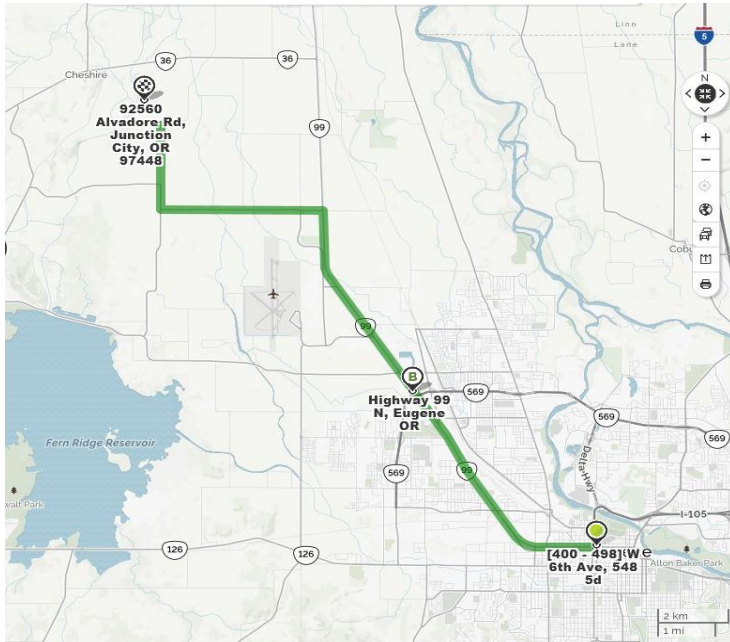

# Memorial Day RC Air Show

Monday, May 30<sup>th</sup> 9 am to 3 pm

92560 Alvadore Road

**FREE to Spectators** \$10 Pilot Fee – Includes a Raffle ticket

From Eugene, go North on Hwy 99 to Left on Meadowview Rd to Right on Alvadore Rd North to the field. Look for ERCA Air Show signs.

Introductory Flights

Food by Elmira Key Club and Fern Ridge Kiwanis

Fundraiser for Doernbecher Children's Hospital