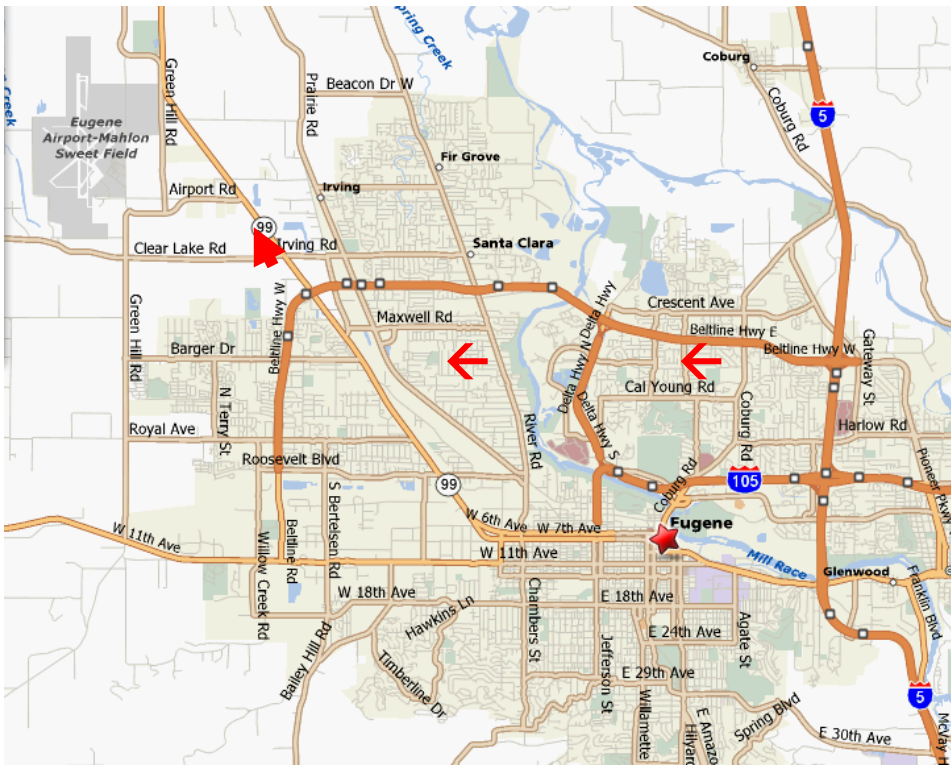

Informal Swap Meet - Bring stuff you want to sell.

**Contact:** Brad Werneth - 541-285-5935 or Mike Winklepleck - 541-729-5894 for information.

**Club Web Page:** EugeneRC.org

Academy of Model Aeronautics membership required

# Eugene RC Aeronauts Flying Field Map

**From I5**  
 Take  
 Exit # 195  
 (Belt Line)  
 West to  
 Exit # 6  
 (Hwy 99)  
 Turn North  
 Onto Hwy 99

**From Hwy 99**  
 turn **west** on  
 Meadowview  
 then **right**  
 on Alvadore Rd,  
 at the curve  
 leave road  
 to driveway.  
 Halfway to  
 house  
 turn **left**

GPS Lat 44°10'44.90"N Lon 123°15'53.87"W

Labor Day FUN FLY 2014