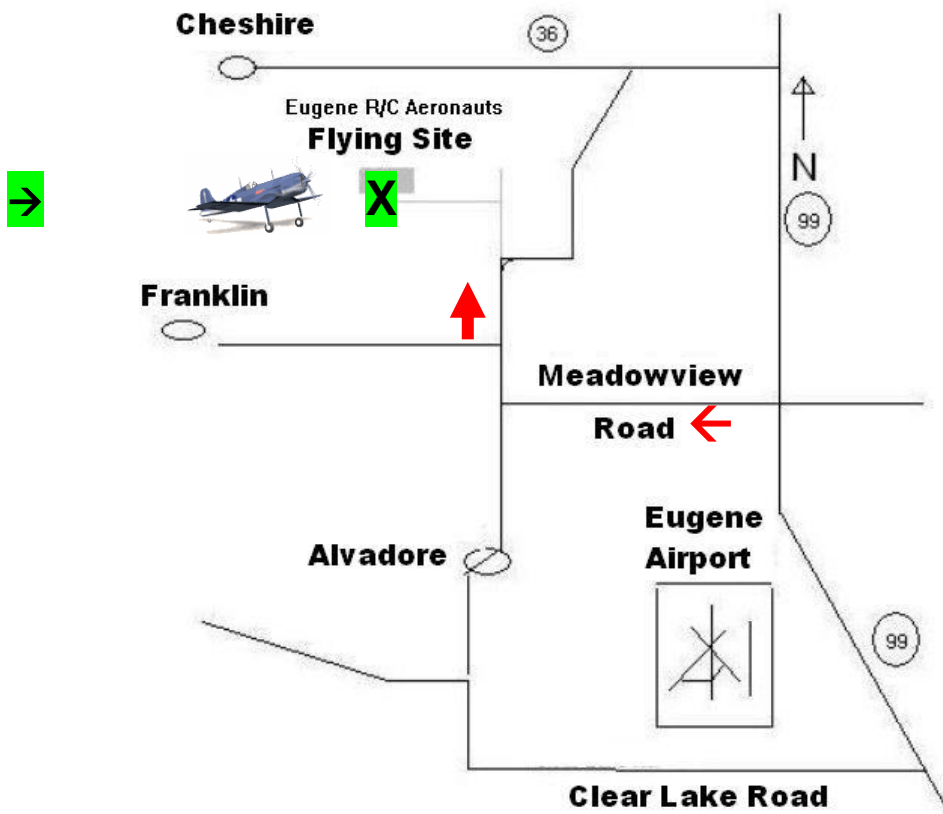

# Eugene RC Aeronauts Flying Field Map

**From I5**  
 Take  
 Exit # 195  
 (Belt Line)  
 West to  
 Exit # 6  
 (Hwy 99)  
 Turn North  
 Onto Hwy 99

**From Hwy 99**  
 turn **west** on  
 Meadowview  
 then **right**  
 on Alvadore Rd,  
 at the curve  
 leave road  
 to driveway.  
 Halfway to  
 house  
 turn **left**

GPS Lat 44°10'44.90"N Lon 123°15'53.87"W

Labor Day FUN FLY 2014