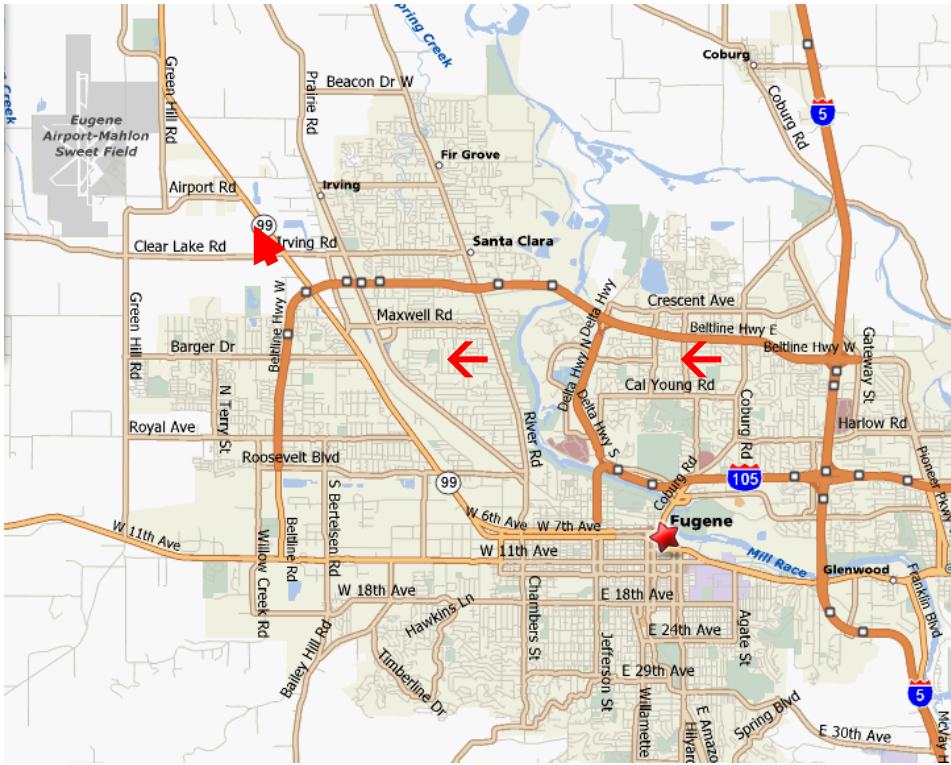

Contact: Brad Werneth - 541-285-5935.

Club Web Page: EugeneRC.org

Academy of Model Aeronautics membership required

Eugene RC Aeronauts Flying Field Map

From I5
 Take
 Exit # **195**
 (Belt Line)
 West to
 Exit # **6**
 (Hwy 99)
 Turn North
 Onto Hwy 99

From Hwy 99
 turn **west** on
 Meadowview
 then **right**
 on Alvadore Rd,
 at the curve
 leave road
 to driveway.
 Halfway to
 house
 turn **left**

GPS Lat 44°10'44.90"N Lon 123°15'53.87"W

Labor Day FUN FLY 2015