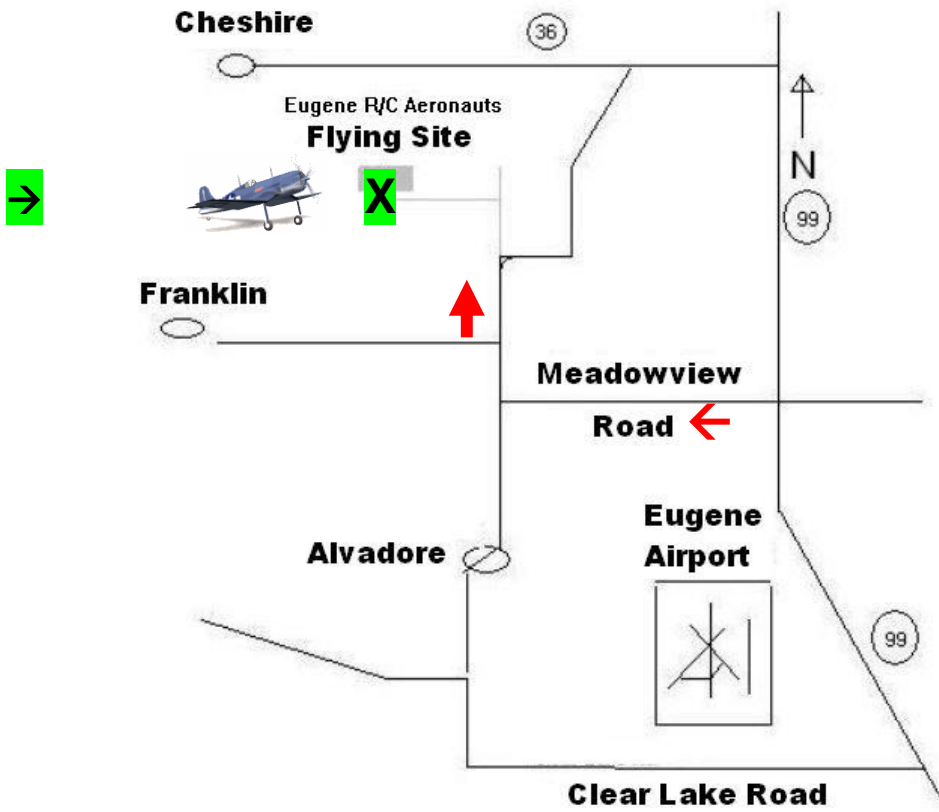

Contact: Brad Werneth - 541-285-5935.

Club Web Page: EugeneRC.org

Academy of Model Aeronautics membership required

Eugene RC Aeronauts Flying Field Map

From I5
 Take
 Exit # **195**
 (Belt Line)
 West to
 Exit # **6**
 (Hwy 99)
 Turn North
 Onto Hwy 99

From Hwy 99
 turn **west** on
 Meadowview
 then **right**
 on Alvadore Rd,
 at the curve
 leave road
 to driveway.
 Halfway to
 house
 turn **left**

GPS Lat 44°10'44.90"N Lon 123°15'53.87"W

Labor Day FUN FLY 2015