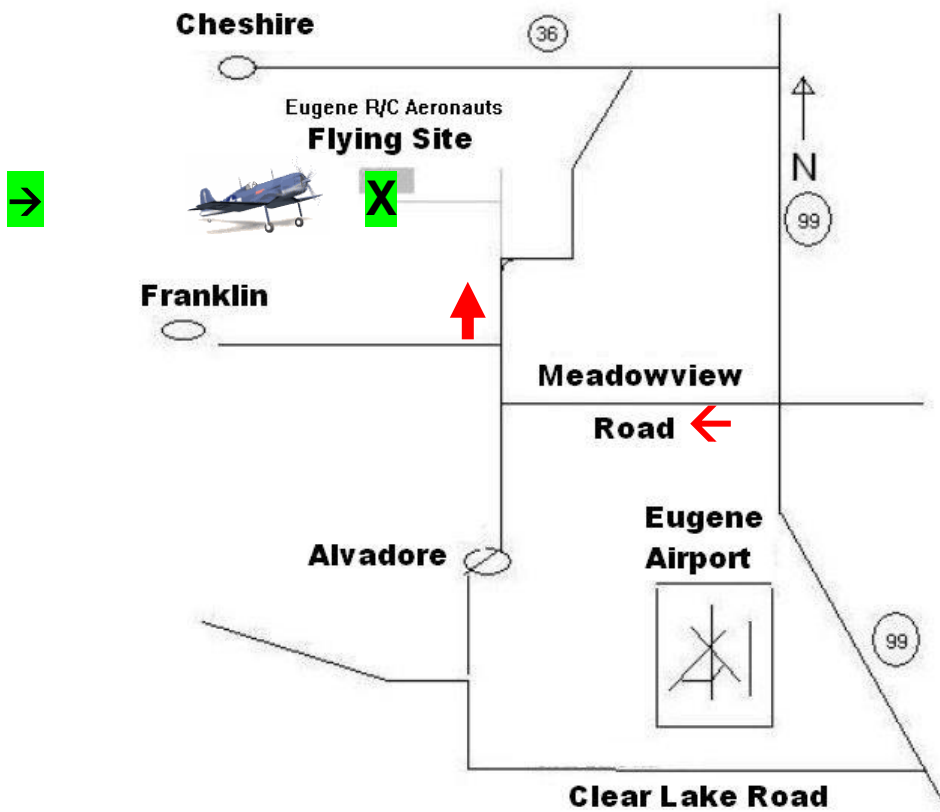

# Eugene RC Aeronauts Flying Field Map

**From I5**  
 Take  
 Exit # **195**  
 (Belt Line)  
 West to  
 Exit # **6**  
 (Hwy 99)  
 Turn North  
 Onto Hwy 99

**From Hwy 99**  
 turn **west** on  
 Meadowview  
 then **right**  
 on Alvadore Rd,  
 at the curve  
 leave road  
 to driveway.  
 Halfway to  
 house  
 turn **left**

GPS Lat 44°10'44.90"N Lon 123°15'53.87"W

Labor Day FUN FLY 2017