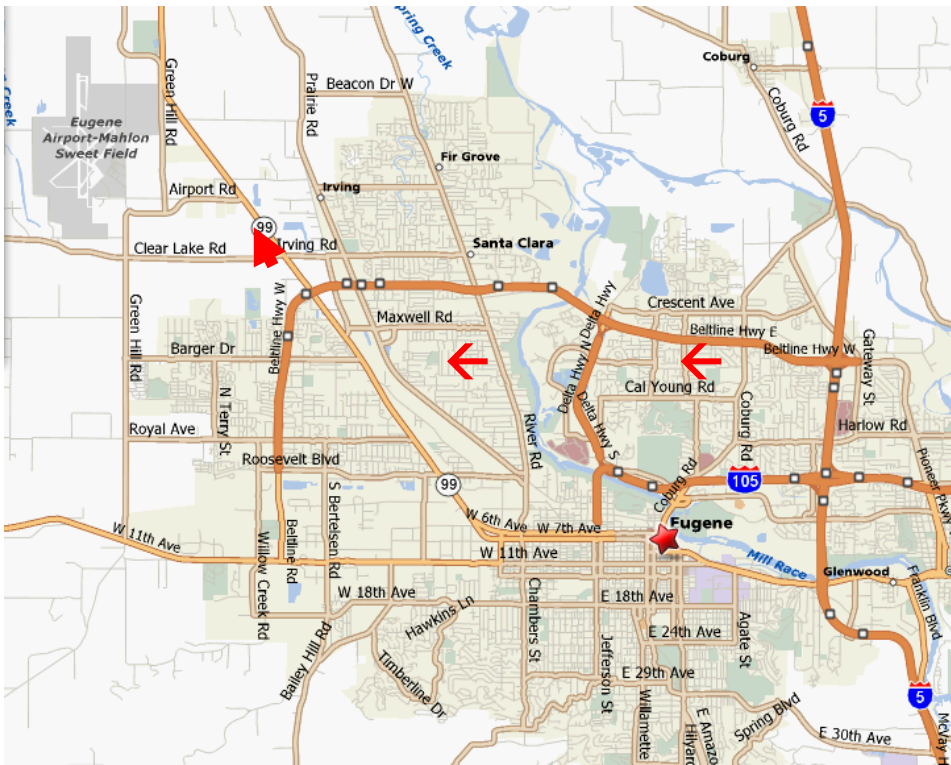

# Eugene RC Aeronauts Flying Field Map

**From I5**  
 Take  
 Exit # **195**  
 (Belt Line)  
 West to  
 Exit # **6**  
 (Hwy 99)  
 Turn North  
 Onto Hwy 99

**From Hwy 99**  
 turn **west** on  
 Meadowview  
 then **right**  
 on Alvadore Rd,  
 at the curve  
 leave road  
 to driveway.  
 Halfway to  
 house  
 turn **left**

GPS Lat 44°10'44.90"N Lon 123°15'53.87"W

Labor Day FUN FLY 2017