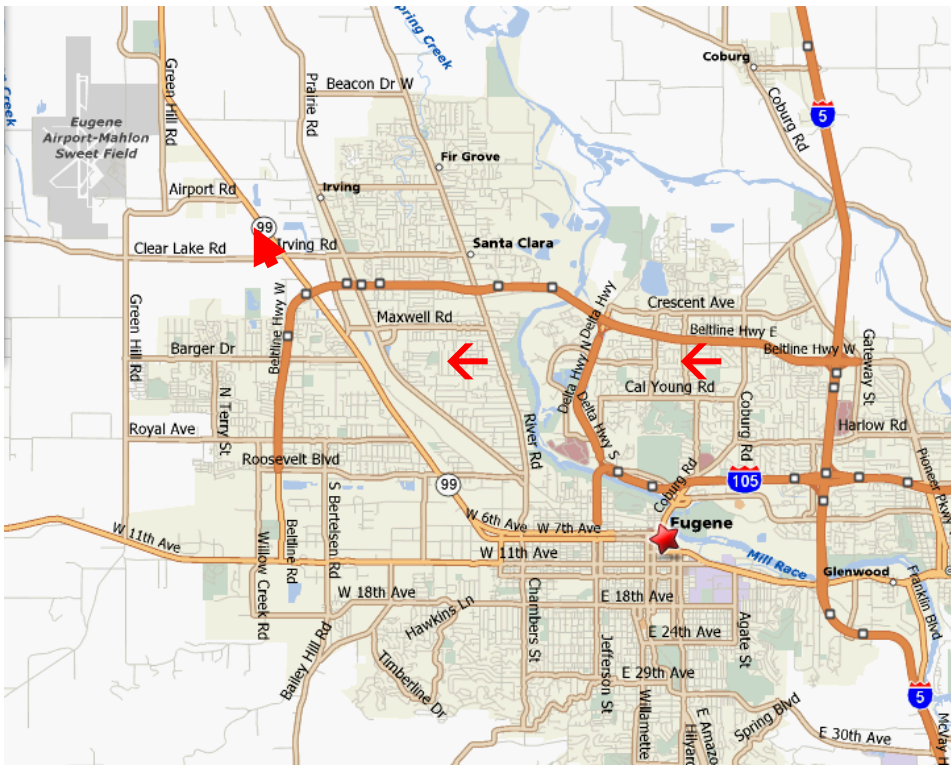

Bring a plane and fly – OR – Bring a chair and watch!

Informal Swap Meet - Bring stuff you want to sell.

Contact: Roger Dahl 541-579-5959 roger@artistry-in-motion.com

Club Web Page: EugeneRC.org

Academy of Model Aeronautics membership required

Eugene RC Aeronauts Flying Field Map

From I5
 Take
 Exit # 195
 (Belt Line)
 West to
 Exit # 6
 (Hwy 99)
 Turn North
 Onto Hwy 99

From Hwy 99
 turn **west** on
 Meadowview
 then **right**
 on Alvadore Rd,
 at the curve
 leave road
 to driveway.
 Halfway to
 house
 turn **left**

GPS Lat 44°10'44.90"N Lon 123°15'53.87"W

Labor Day FUN FLY 2018