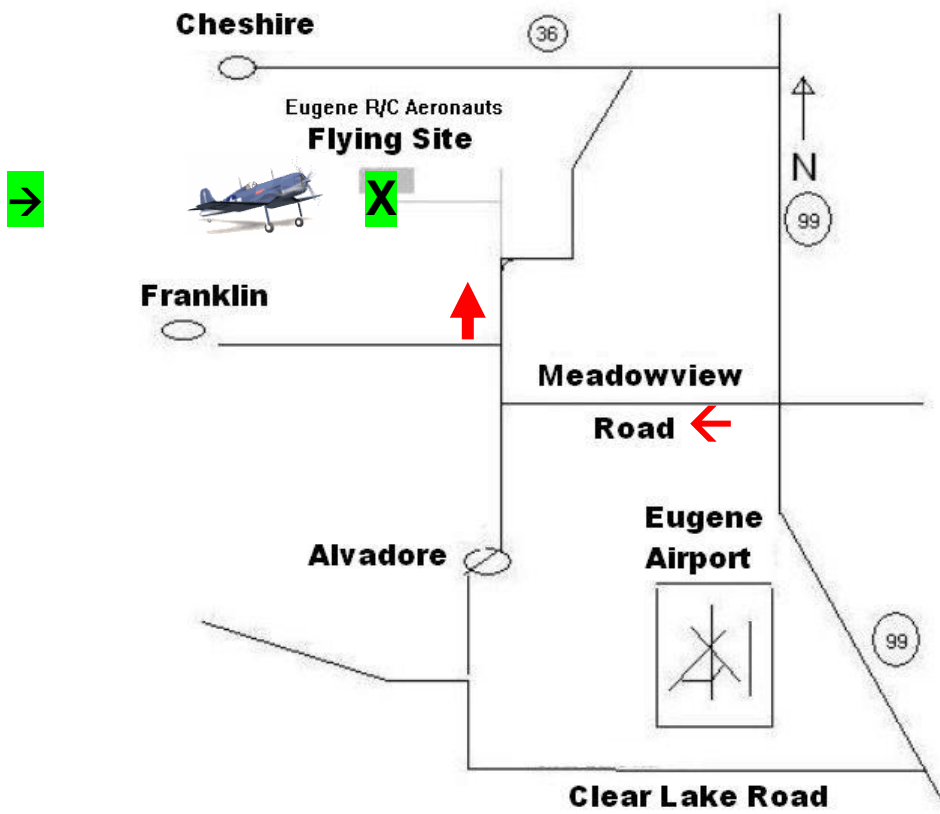

Eugene RC Aeronauts Flying Field Map

From I5
 Take
 Exit # 195
 (Belt Line)
 West to
 Exit # 6
 (Hwy 99)
 Turn North
 Onto Hwy 99

From Hwy 99
 turn **west** on
 Meadowview
 then **right**
 on Alvadore Rd,
 at the curve
 leave road
 to driveway.
 Halfway to
 house
 turn **left**

GPS Lat 44°10'44.90"N Lon 123°15'53.87"W

Labor Day FUN FLY 2018