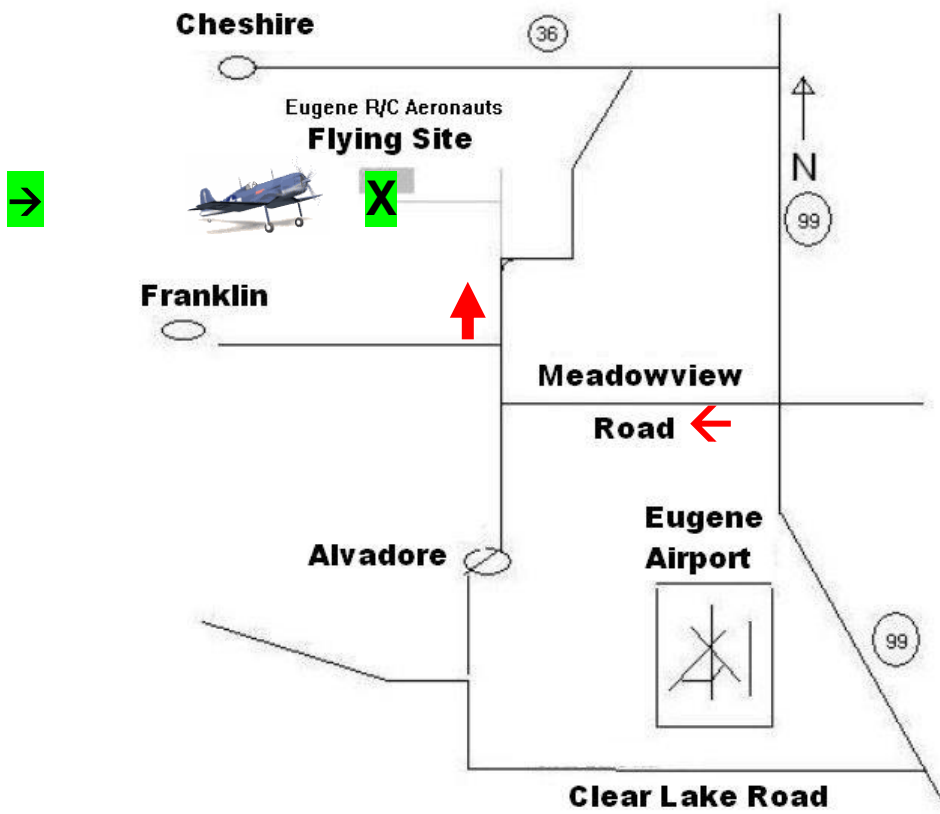

# Eugene RC Aeronauts Flying Field Map

**From I5**  
 Take  
 Exit # 195  
 (Belt Line)  
 West to  
 Exit # 6  
 (Hwy 99)  
 Turn North  
 Onto Hwy 99

**From Hwy 99**  
 turn **west** on  
 Meadowview  
 then **right**  
 on Alvadore Rd,  
 at the curve  
 leave road  
 to driveway.  
 Halfway to  
 house  
 turn **left**

GPS Lat 44°10'44.90"N Lon 123°15'53.87"W

Labor Day FUN FLY 2019