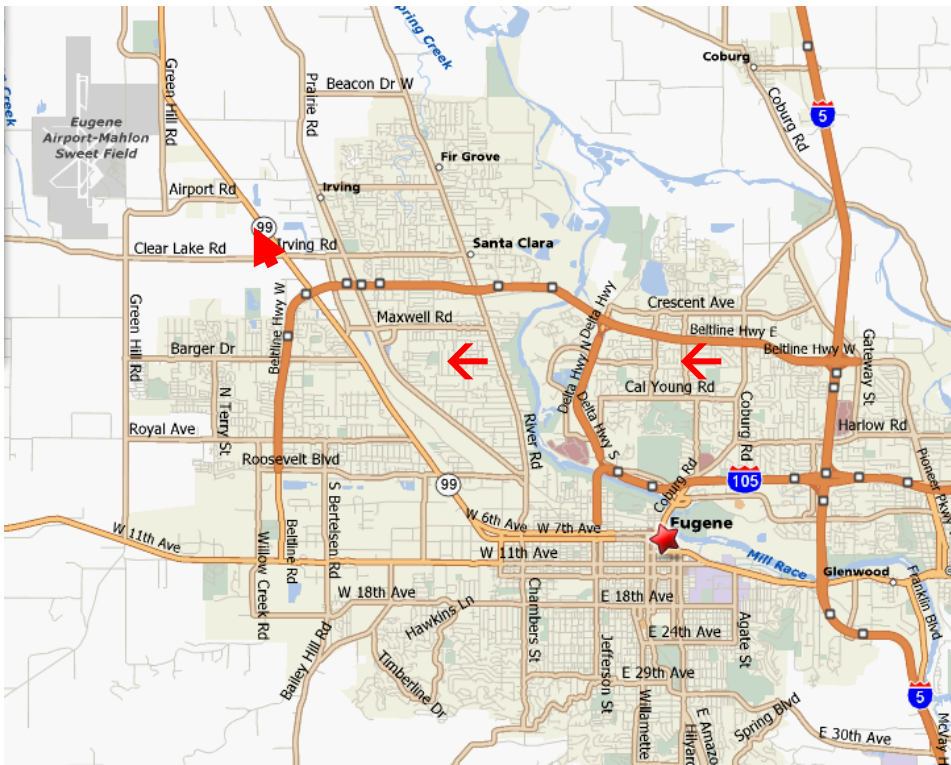

# Eugene RC Aeronauts Flying Field Map

**From I5**  
 Take  
 Exit # 195  
 (Belt Line)  
 West to  
 Exit # 6  
 (Hwy 99)  
 Turn North  
 Onto Hwy 99

**From Hwy 99**  
 turn **west** on  
 Meadowview  
 then **right**  
 on Alvadore Rd,  
 at the curve  
 leave road  
 to driveway.  
 Halfway to  
 house  
 turn **left**

GPS Lat 44°10'44.90"N Lon 123°15'53.87"W

Labor Day FUN FLY 2019