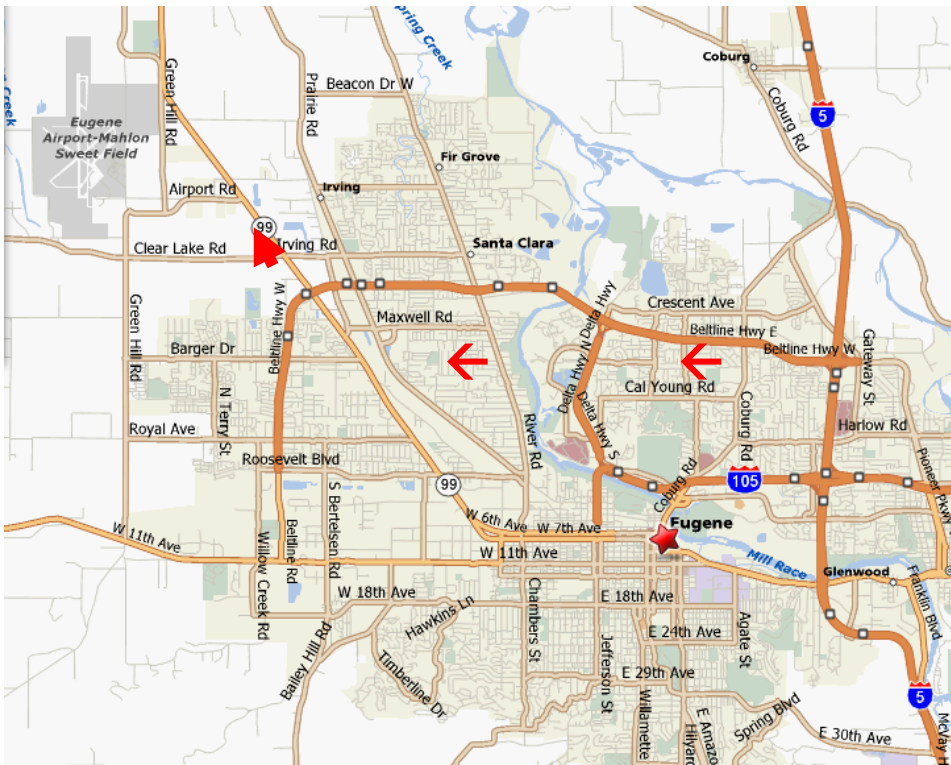

# Eugene RC Aeronauts Flying Field Map

**From I5**  
 Take  
 Exit # 195  
 (Belt Line)  
 West to  
 Exit # 6  
 (Hwy 99)  
 Turn North  
 Onto Hwy 99

**From Hwy 99**  
 turn **west** on  
 Meadowview  
 then **right**  
 on Alvadore Rd,  
 at the curve  
 leave road  
 to driveway.  
 Halfway to  
 house  
 turn **left**

GPS Lat 44°10'44.90"N Lon 123°15'53.87"W

Labor Day FUN FLY 2020