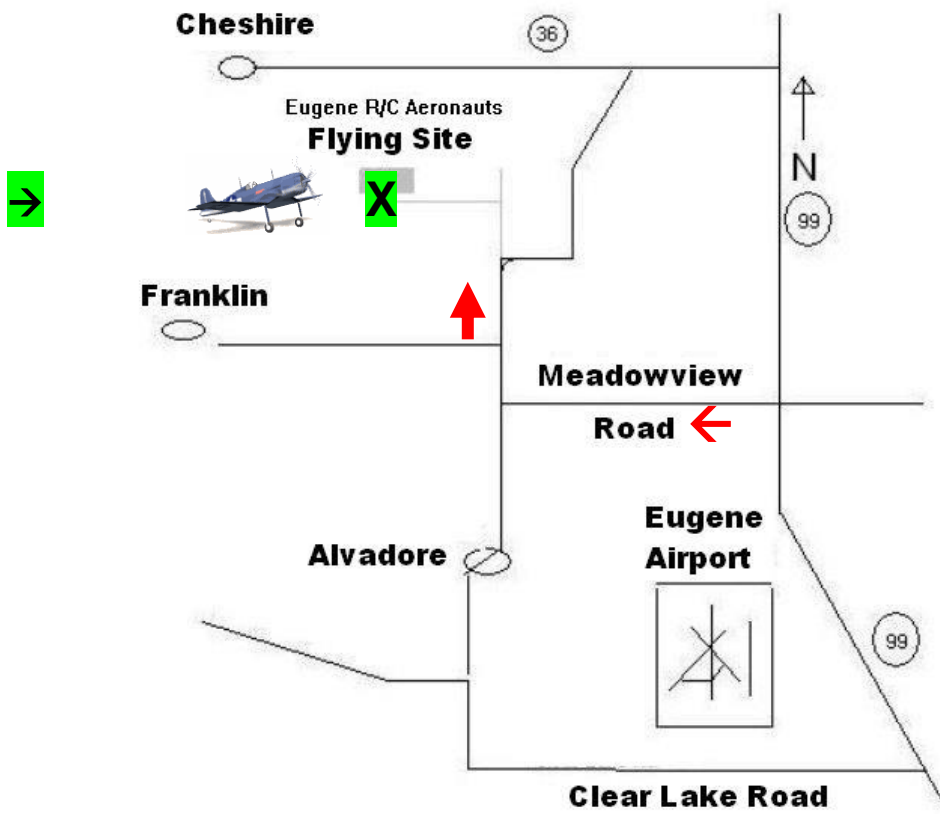

# Eugene RC Aeronauts Flying Field Map

**From I5**  
 Take  
 Exit # 195  
 (Belt Line)  
 West to  
 Exit # 6  
 (Hwy 99)  
 Turn North  
 Onto Hwy 99

**From Hwy 99**  
 turn **west** on  
 Meadowview  
 then **right**  
 on Alvadore Rd,  
 at the curve  
 leave road  
 to driveway.  
 Halfway to  
 house  
 turn **left**

GPS Lat 44°10'44.90"N Lon 123°15'53.87"W

Labor Day FUN FLY 2020