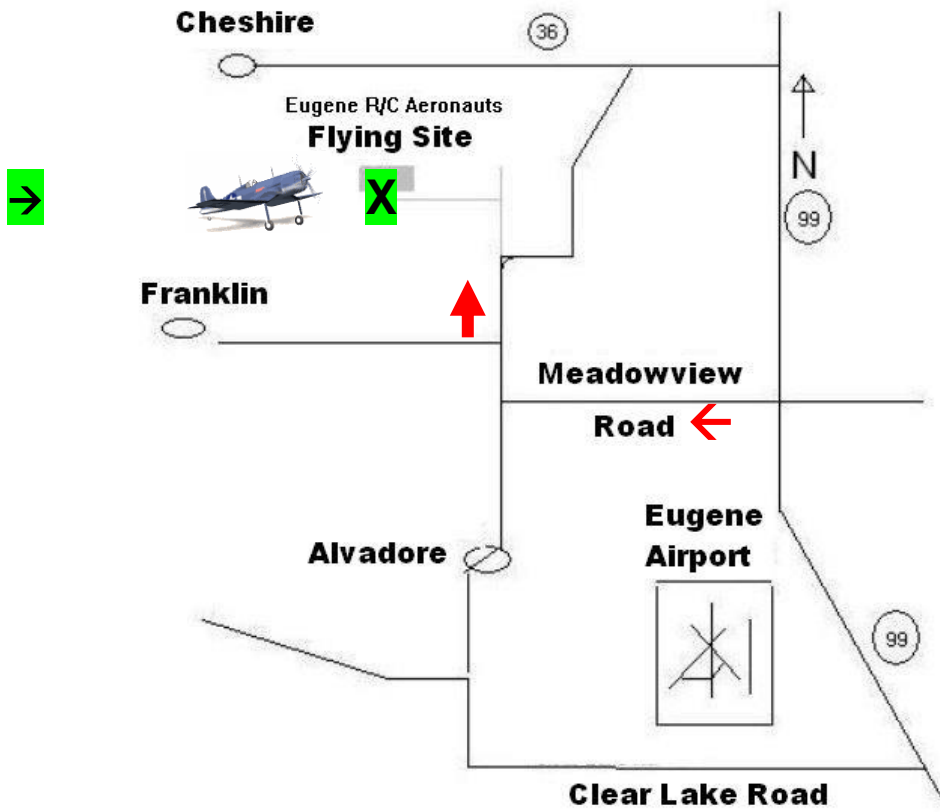

Eugene RC Aeronauts Flying Field Map

From I5
 Take
 Exit # 195
 (Belt Line)
 West to
 Exit # 6
 (Hwy 99)
 Turn North
 Onto Hwy 99

From Hwy 99
 turn **west** on
 Meadowview
 then **right**
 on Alvadore Rd,
 at the curve
 leave road
 to driveway.
 Halfway to
 house
 turn **left**

GPS Lat 44°10'44.90"N Lon 123°15'53.87"W

Labor Day FUN FLY 2021