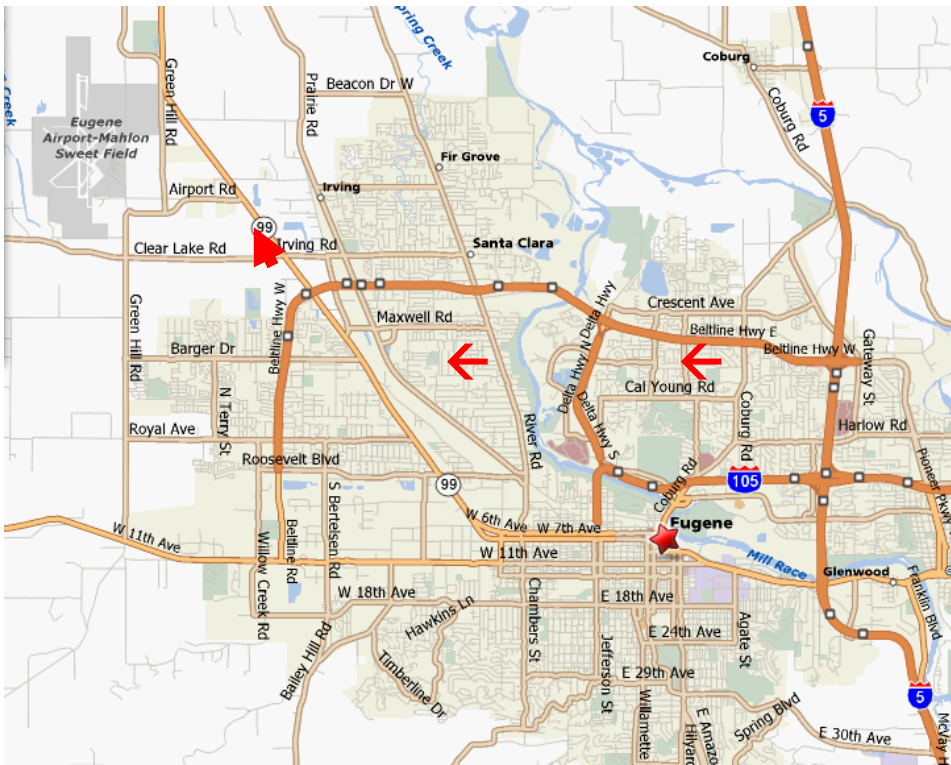

Bring a plane and fly – OR – Bring a chair and watch!

Informal Swap Meet - Bring stuff you want to sell.

Contact: Roger Dahl 541-579-5959 roger@artistry-in-motion.com

Club Web Page: EugeneRC.org

Academy of Model Aeronautics membership required

Eugene RC Aeronauts Flying Field Map

From I5
 Take
 Exit # 195
 (Belt Line)
 West to
 Exit # 6
 (Hwy 99)
 Turn North
 Onto Hwy 99

From Hwy 99
 turn **west** on
 Meadowview
 then **right**
 on Alvadore Rd,
 at the curve
 leave road
 to driveway.
 Halfway to
 house
 turn **left**

GPS Lat 44°10'44.90"N Lon 123°15'53.87"W

Labor Day FUN FLY 2021