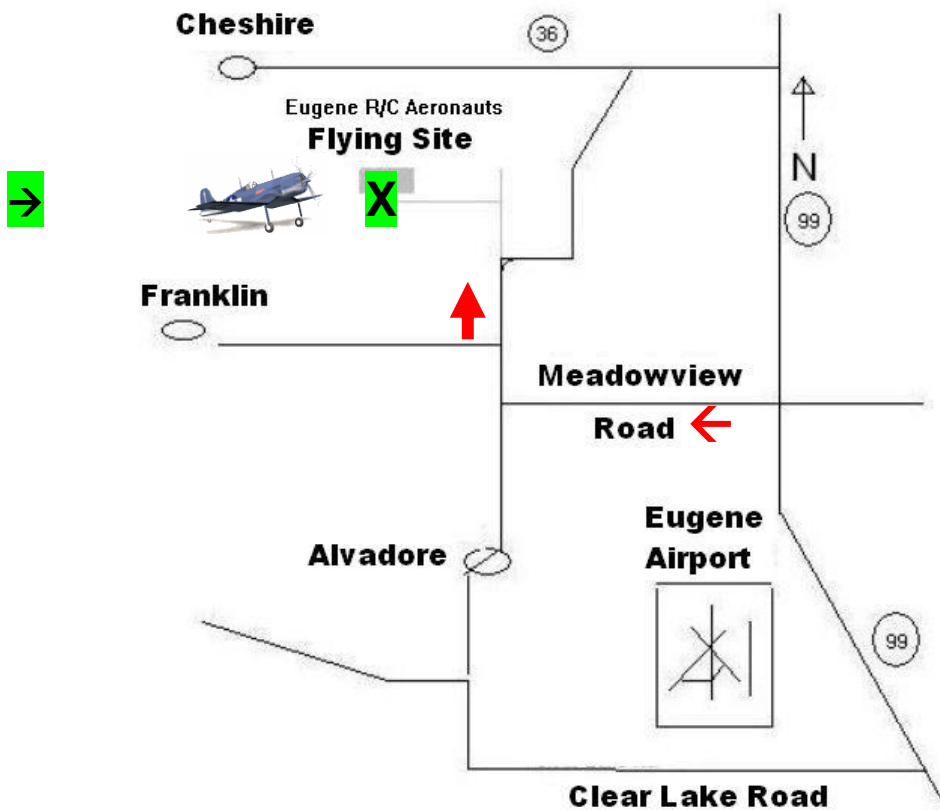

# Eugene RC Aeronauts Flying Field Map

**From I5**  
 Take  
 Exit # 195  
 (Belt Line)  
 West to  
 Exit # 6  
 (Hwy 99)  
 Turn North  
 Onto Hwy 99

**From Hwy 99**  
 turn **west** on  
 Meadowview  
 then **right**  
 on Alvadore Rd,  
 at the curve  
 leave road  
 to driveway.  
 Halfway to  
 house  
 turn **left**

GPS Lat 44°10'44.90"N Lon 123°15'53.87"W

Labor Day FUN FLY 2022