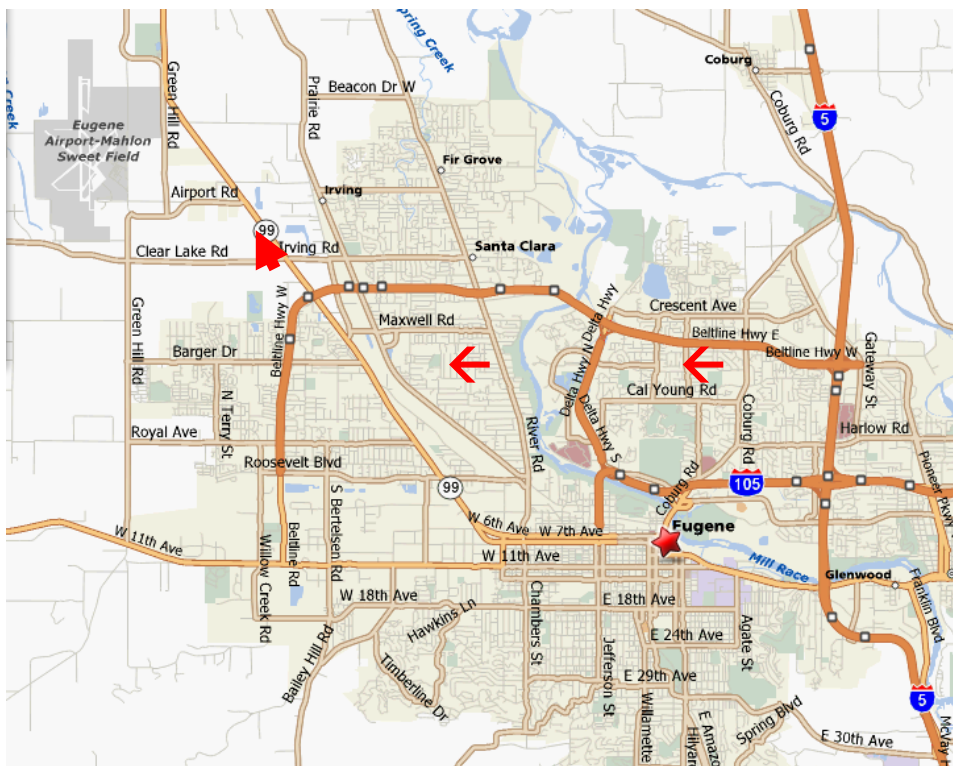

**Club Web Page:** EugeneRC.org

Academy of Model Aeronautics membership required

# Eugene RC Aeronauts Flying Field Map

**From I5**  
 Take  
 Exit # 195  
 (Belt Line)  
 West to  
 Exit # 6  
 (Hwy 99)  
 Turn North  
 Onto Hwy 99

**From Hwy 99**  
 turn **west** on  
 Meadowview  
 then **right**  
 on Alvadore Rd,  
 at the curve  
 leave road  
 to driveway.  
 Halfway to  
 house  
 turn **left**

GPS Lat 44°10'44.90"N Lon 123°15'53.87"W

Labor Day FUN FLY 2022