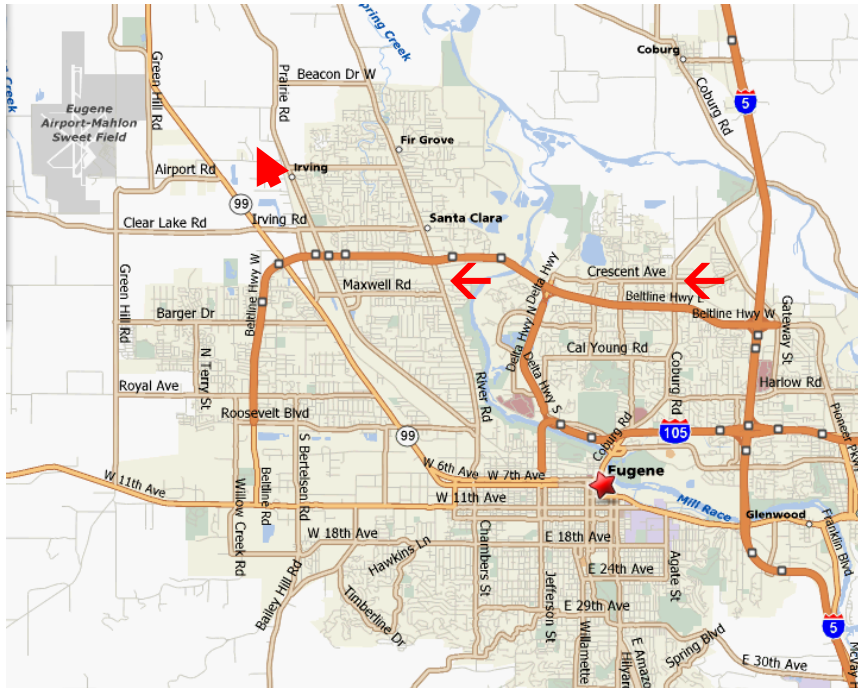

Memorial Day Fun Fly

Monday, May 29th 9 am to 3 pm

92560 Alvadore Road

Open to any and all pilots with AMA cards

No pilot, or landing fees

- Club sponsored BBQ at NOON for pilots and guests

Bring a plane and fly – OR – Bring a chair and watch!

Contact: Roger Dahl 541-579-5959 roger@artistry-in-motion.com

Club Web Page: EugeneRC.org

Academy of Model Aeronautics membership required to fly

Eugene RC Aeronauts Flying Field Map

From I5
 Take
 Exit # 195
 (Belt Line)
 West to
 Exit # 6
 (Hwy 99)
 Turn North
 Onto Hwy 99

From Hwy 99
 turn **west** on
 Meadowview
 then **right**
 on Alvadore

 at the curve
 leave road
 to driveway.
 Halfway to
 house
 turn **left**

GPS Lat 44°10'44.90"N Lon 123°15'53.87"W