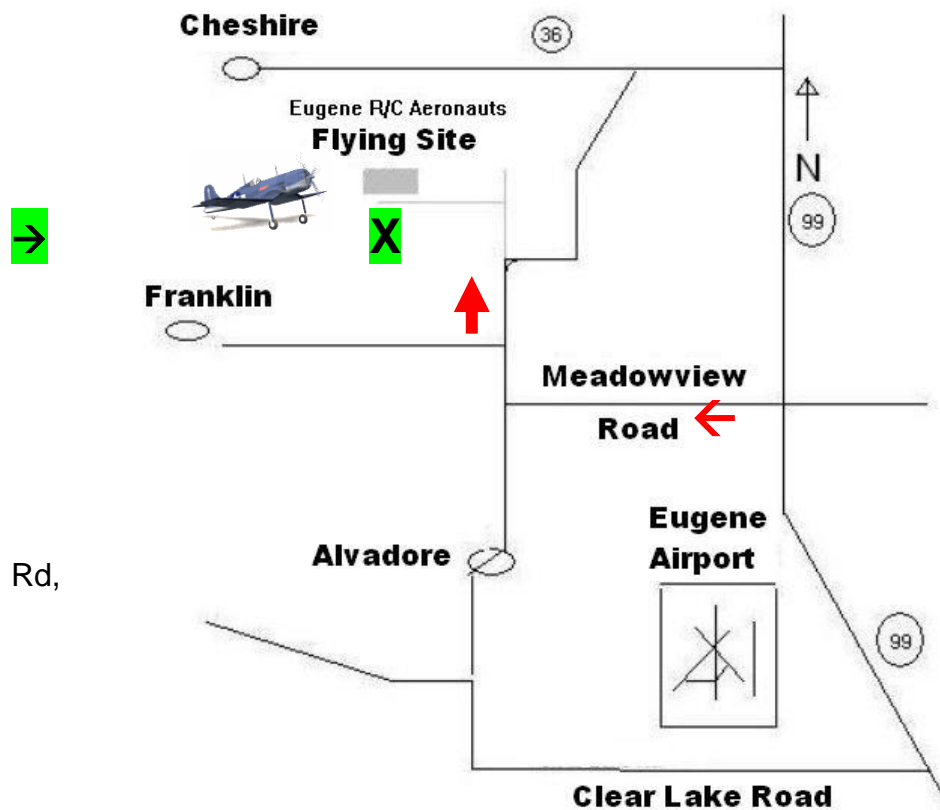

Contact: Roger Dahl 541-579-5959 roger@artistry-in-motion.com

Club Web Page: EugeneRC.org

Academy of Model Aeronautics membership required to fly

Eugene RC Aeronauts Flying Field Map

From I5
 Take
 Exit # 195
 (Belt Line)
 West to
 Exit # 6
 (Hwy 99)
 Turn North
 Onto Hwy 99

From Hwy 99
 turn **west** on
 Meadowview
 then **right**
 on Alvadore

 at the curve
 leave road
 to driveway.
 Halfway to
 house
 turn **left**

GPS Lat 44°10'44.90"N Lon 123°15'53.87"W