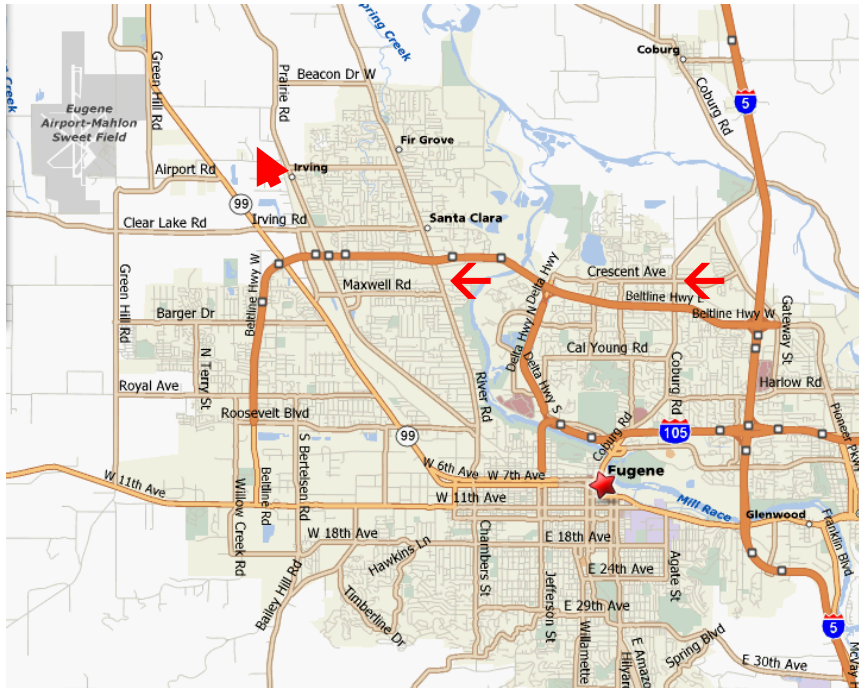

## *Memorial Day Fun Fly*

Monday, May 28<sup>th</sup> 9 am to 3 pm

92560 Alvadore Road

Open to any and all pilots with AMA cards

No pilot, or landing fees

- Club sponsored BBQ at NOON for pilots and guests

# Eugene RC Aeronauts Flying Field Map

**From I5**  
 Take  
 Exit # 195  
 (Belt Line)  
 West to  
 Exit # 6  
 (Hwy 99)  
 Turn North  
 Onto Hwy 99

**From Hwy 99**  
 turn **west** on  
 Meadowview  
 then **right**  
 on Alvadore  
  
 at the curve  
 leave road  
 to driveway.  
 Halfway to  
 house  
 turn **left**

GPS Lat 44°10'44.90"N Lon 123°15'53.87"W