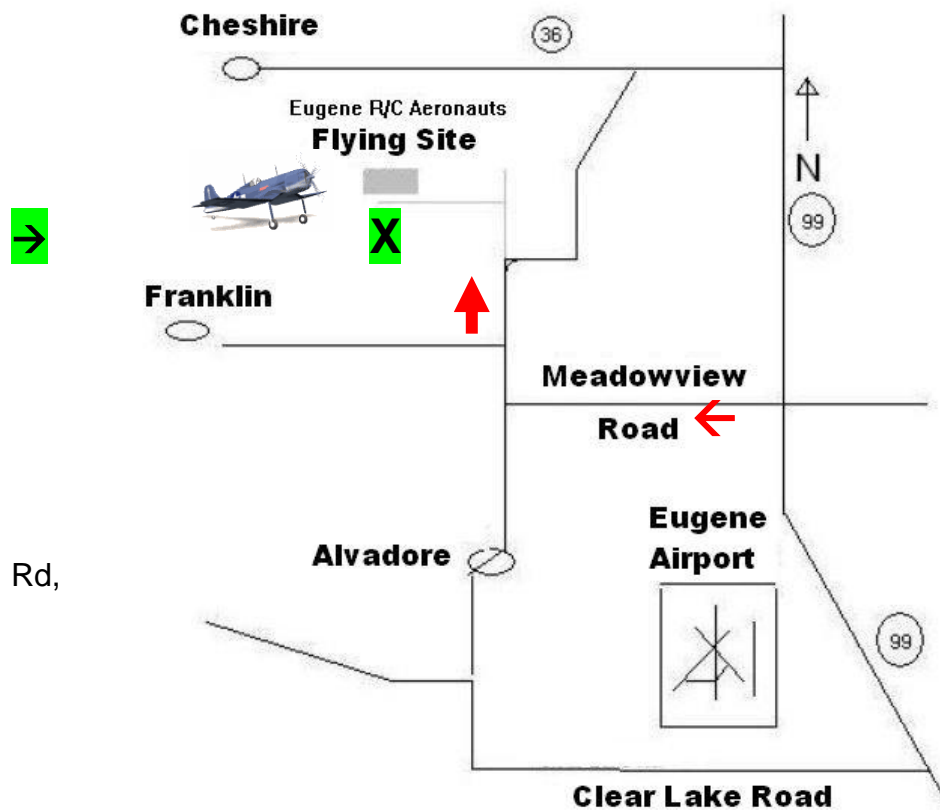

# Eugene RC Aeronauts Flying Field Map

**From I5**  
 Take  
 Exit # 195  
 (Belt Line)  
 West to  
 Exit # 6  
 (Hwy 99)  
 Turn North  
 Onto Hwy 99

**From Hwy 99**  
 turn **west** on  
 Meadowview  
 then **right**  
 on Alvadore  
  
 at the curve  
 leave road  
 to driveway.  
 Halfway to  
 house  
 turn **left**

GPS Lat 44°10'44.90"N Lon 123°15'53.87"W