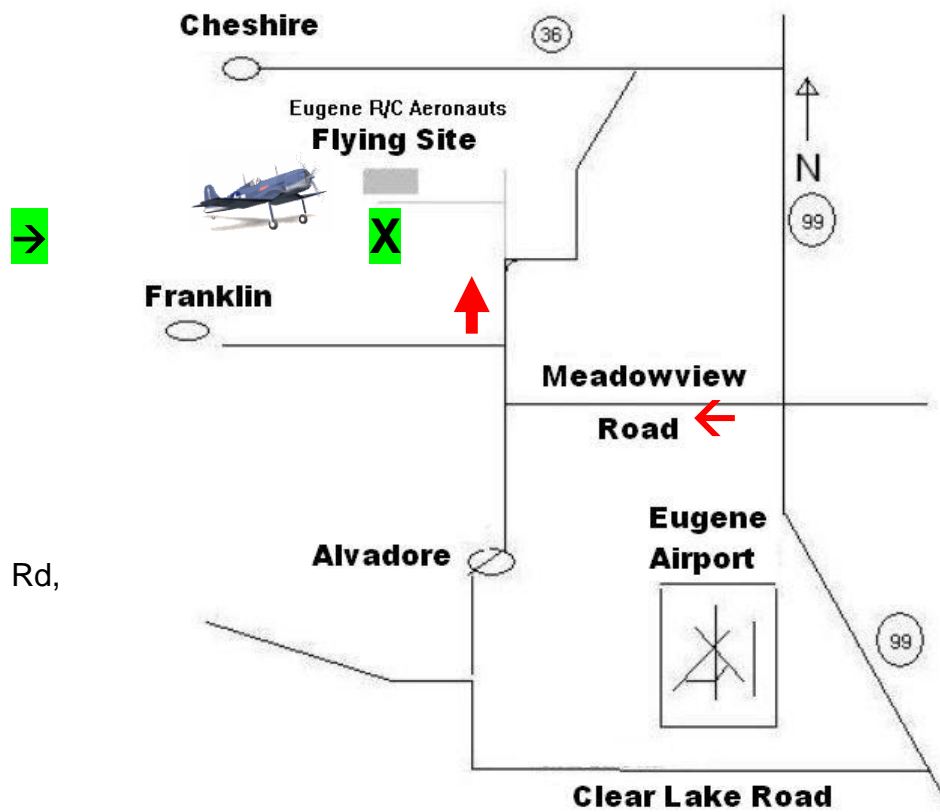

Contact: Roger Dahl 541-579-5959 roger@artistry-in-motion.com

Club Web Page: EugeneRC.org

Academy of Model Aeronautics membership required to fly

Eugene RC Aeronauts Flying Field Map

From I5
 Take
 Exit # 195
 (Belt Line)
 West to
 Exit # 6
 (Hwy 99)
 Turn North
 Onto Hwy 99

From Hwy 99
 turn **west** on
 Meadowview
 then **right**
 on Alvadore

 at the curve
 leave road
 to driveway.
 Halfway to
 house
 turn **left**

GPS Lat 44°10'44.90"N Lon 123°15'53.87"W