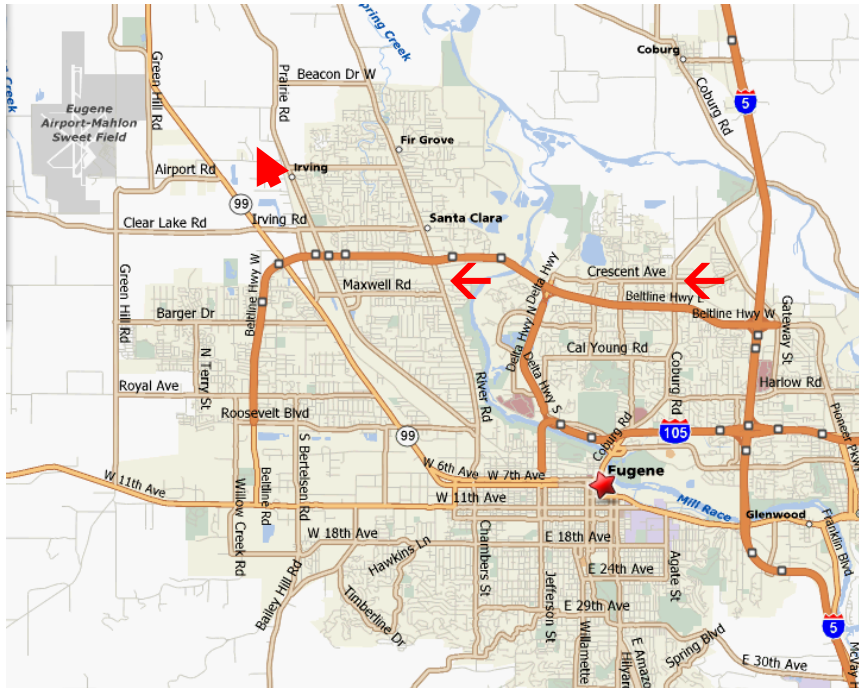

Memorial Day Fun Fly

Monday, May 27th, 2019 9 am to 3 pm
92560 Alvadore Road

Open to any and all pilots with AMA cards
No pilot, or landing fees

- Club sponsored BBQ at NOON for pilots and guests

Bring a plane and fly – OR – Bring a chair and watch!

Contact: Roger Dahl 541-579-5959 roger@artistry-in-motion.com

Club Web Page: EugeneRC.org

Academy of Model Aeronautics membership required to fly

Eugene RC Aeronauts Flying Field Map

From I5
 Take
 Exit # 195
 (Belt Line)
 West to
 Exit # 6
 (Hwy 99)
 Turn North
 Onto Hwy 99

From Hwy 99
 turn **west** on
 Meadowview
 then **right**
 on Alvadore

 at the curve
 leave road
 to driveway.
 Halfway to
 house
 turn **left**

GPS Lat 44°10'44.90"N Lon 123°15'53.87"W