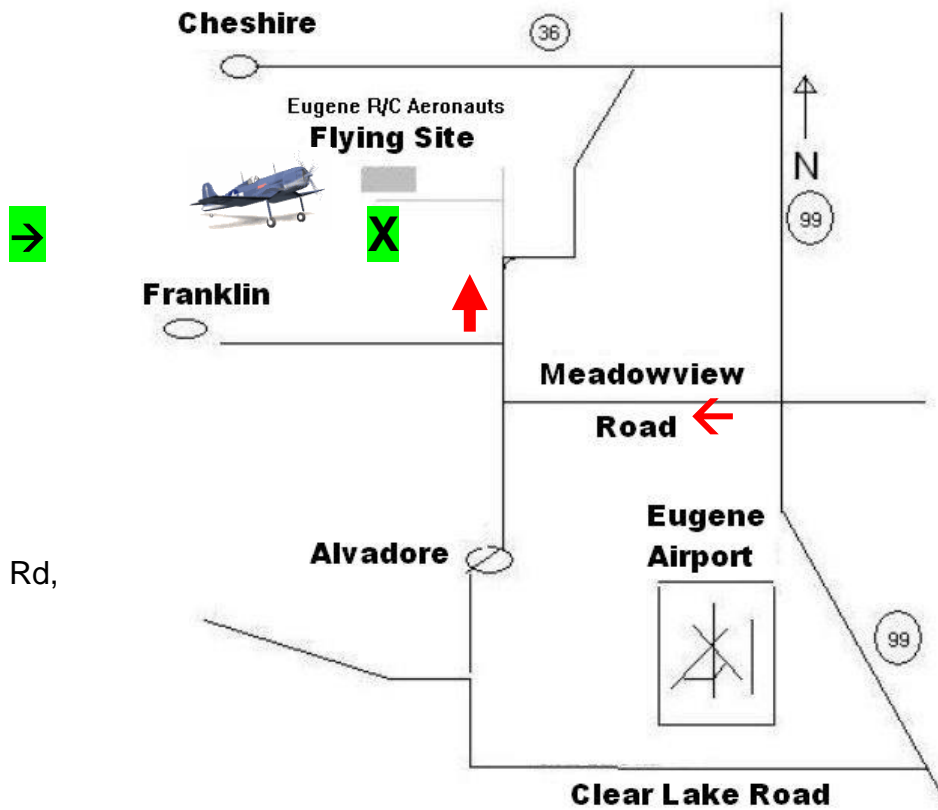

# Eugene RC Aeronauts Flying Field Map

**From I5**  
 Take  
**Exit # 195**  
 (Belt Line)  
 West to  
**Exit # 6**  
 (Hwy 99)  
 Turn North  
 Onto Hwy 99

**From Hwy 99**  
 turn **west** on  
 Meadowview  
 then **right**  
 on Alvadore

at the curve  
 leave road  
 to driveway.  
 Halfway to  
 house  
 turn **left**

**GPS Lat 44°10'44.90"N Lon 123°15'53.87"W**