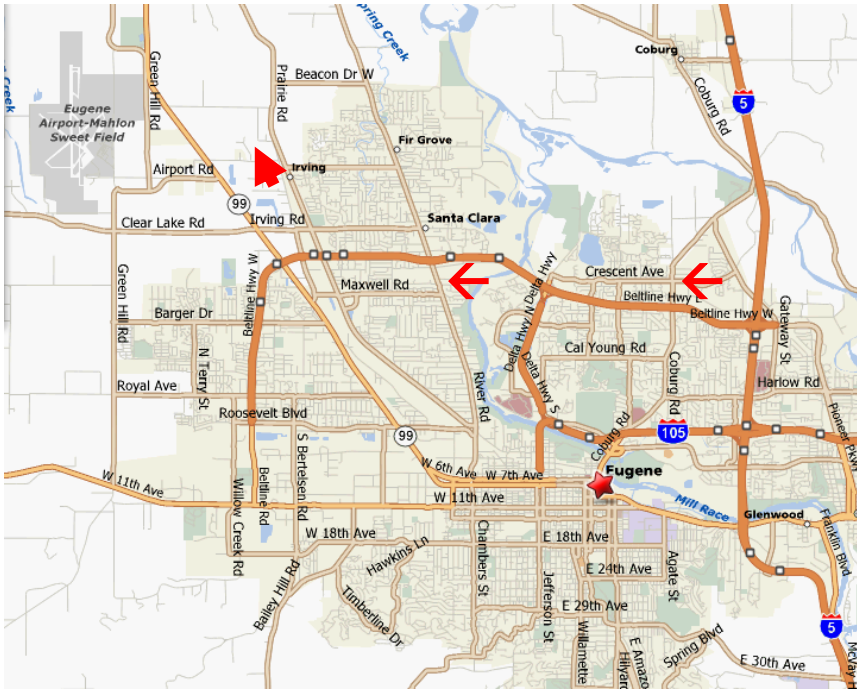

## *Memorial Day Fun Fly*

Monday, May 31, 2021 - 9 am to 3 pm  
92560 Alvadore Road

Open to any and all pilots with AMA cards  
\$10.00 landing fee

- Club sponsored BBQ at NOON for pilots and guests
- Casual swap meet – got something to sell / swap ?  
Bring your own table

# Eugene RC Aeronauts Flying Field Map

**From I5**  
 Take  
**Exit # 195**  
 (Belt Line)  
 West to  
**Exit # 6**  
 (Hwy 99)  
 Turn North  
 Onto Hwy 99

**From Hwy 99**  
 turn **west** on  
 Meadowview  
 then **right**  
 on Alvadore

at the curve  
 leave road  
 to driveway.  
 Halfway to  
 house  
 turn **left**

**GPS Lat 44°10'44.90"N Lon 123°15'53.87"W**