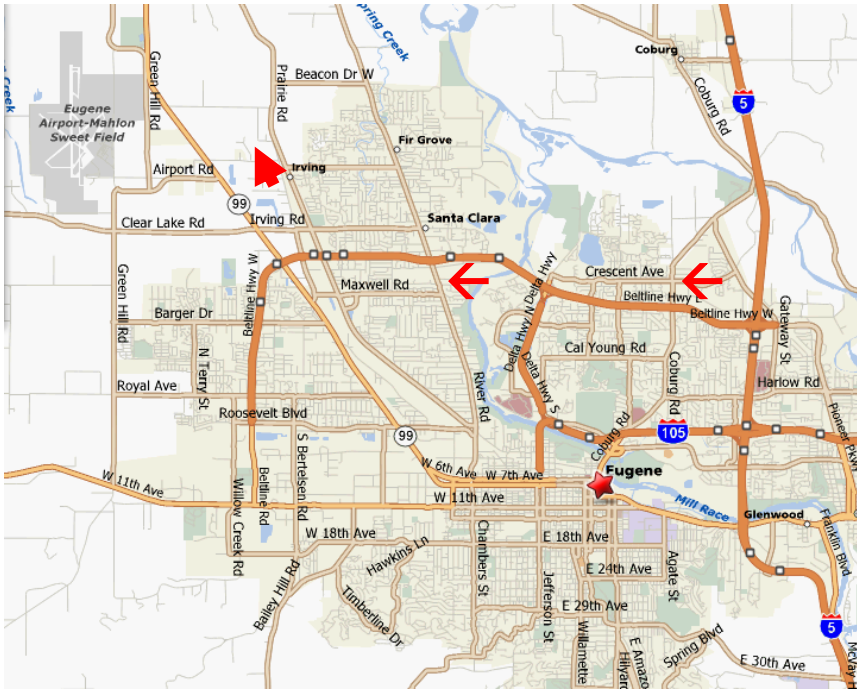

Memorial Day Fun Fly

Monday, May 30, 2022 - 9 am to 3 pm
92560 Alvadore Road

Open to any and all pilots with AMA cards
\$10.00 landing fee

- Club sponsored BBQ at NOON for pilots and guests
- Maiden Day for anyone that built a plane over the winter
- Casual swap meet – got something to sell / swap ?
Bring your own table

Bring a plane and fly – OR – Bring a chair and watch!

Contact: Roger Dahl 541-579-5959 roger@artistry-in-motion.com

Club Web Page: EugeneRC.org

Academy of Model Aeronautics membership required to fly

Memorial Day Fun Fly 2022

Eugene RC Aeronauts Flying Field Map

From I5
 Take
 Exit # 195
 (Belt Line)
 West to
 Exit # 6
 (Hwy 99)
 Turn North
 Onto Hwy 99

From Hwy 99
 turn **west** on
 Meadowview
 then **right**
 on Alvadore

 at the curve
 leave road
 to driveway.
 Halfway to
 house
 turn **left**

GPS Lat 44°10'44.90"N Lon 123°15'53.87"W

Memorial Day Fun Fly 2022