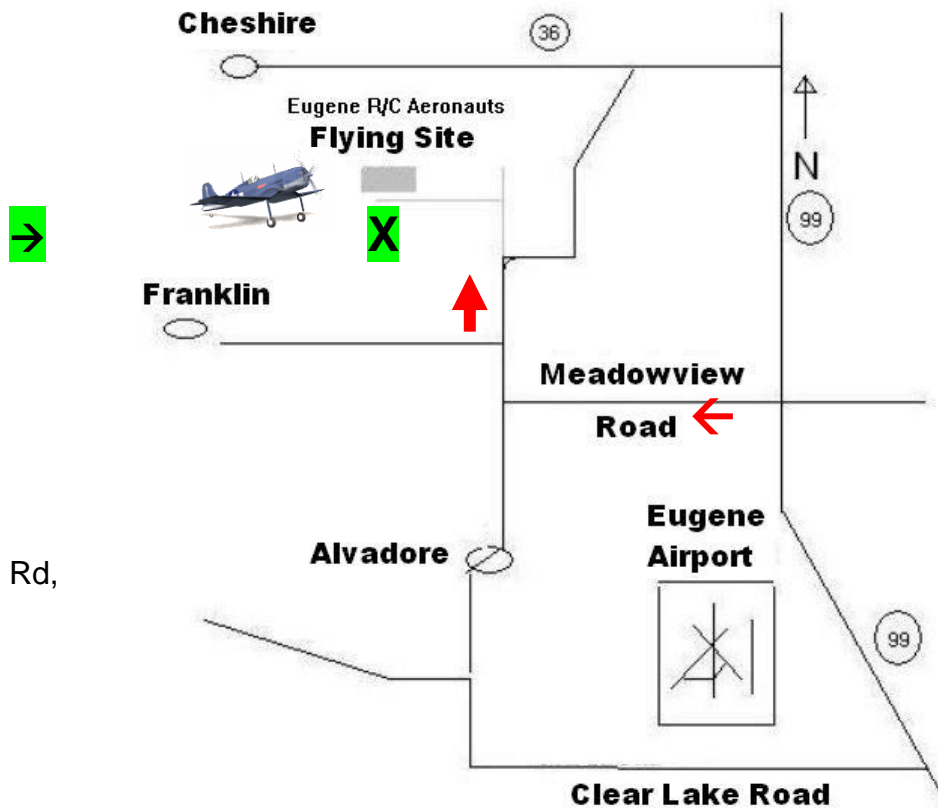

Bring a plane and fly – OR – Bring a chair and watch!

Contact: Roger Dahl 541-579-5959 roger@artistry-in-motion.com

Club Web Page: EugeneRC.org

Academy of Model Aeronautics membership required to fly

Memorial Day Fun Fly 2022

Eugene RC Aeronauts Flying Field Map

From I5
 Take
 Exit # 195
 (Belt Line)
 West to
 Exit # 6
 (Hwy 99)
 Turn North
 Onto Hwy 99

From Hwy 99
 turn **west** on
 Meadowview
 then **right**
 on Alvadore

 at the curve
 leave road
 to driveway.
 Halfway to
 house
 turn **left**

GPS Lat 44°10'44.90"N Lon 123°15'53.87"W

Memorial Day Fun Fly 2022