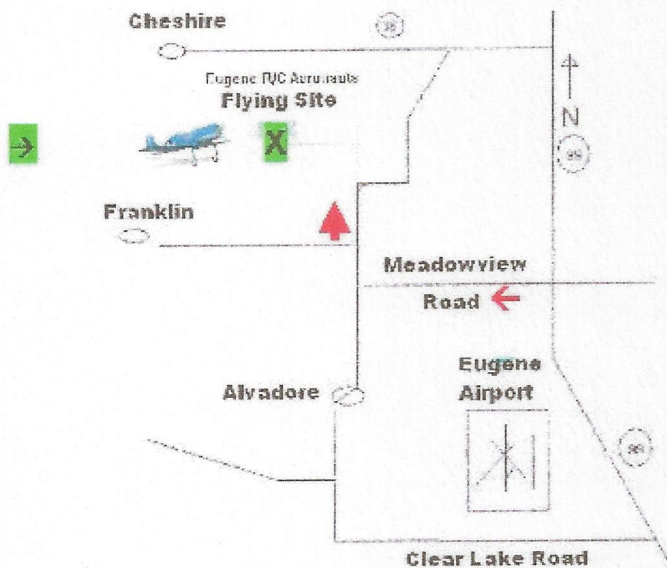

Eugene RC Aeronauts Flying Field Map

From 15
 Take
 Exit # 195
 (Belt Line)
 West to
 Exit # 6
 (Hwy 99)
 Turn North
 Onto Hwy 99

From Hwy 99
 turn west on
 Meadowview
 then right
 on Alvadore Rd,
 at the curve
 leave road
 to driveway.
 Halfway to
 house
 turn left

GPS Lat 44°10'44.90"N Lon 123°15'53.87"W

Warbird FUN FLY 2016