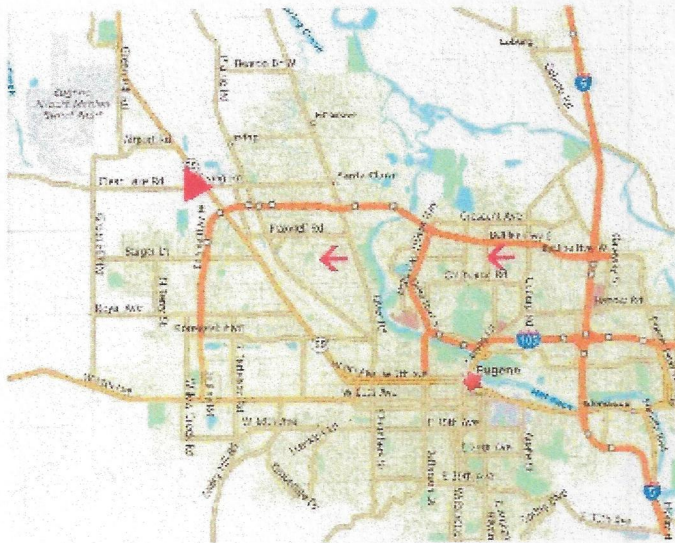

allied a/c and Best axis a/c

FREE TO SPECTATORS

**Food available for purchase by Kiwanis of Fern
Ridge as a fundraiser for Doernbecher Children's
Hospital and local community**

ERCA Club Website - EugeneRC.org

Eugene RC Aeronauts Flying Field Map

From 15
 Take
 Exit # 195
 (Belt Line)
 West to
 Exit # 6
 (Hwy 99)
 Turn North
 Onto Hwy 99

From Hwy 99
 turn west on
 Meadowview
 then right
 on Alvadore Rd,
 at the curve
 leave road
 to driveway.
 Halfway to
 house
 turn left

GPS Lat 44°10'44.90"N Lon 123°15'53.87"W

Warbird FUN FLY 2016