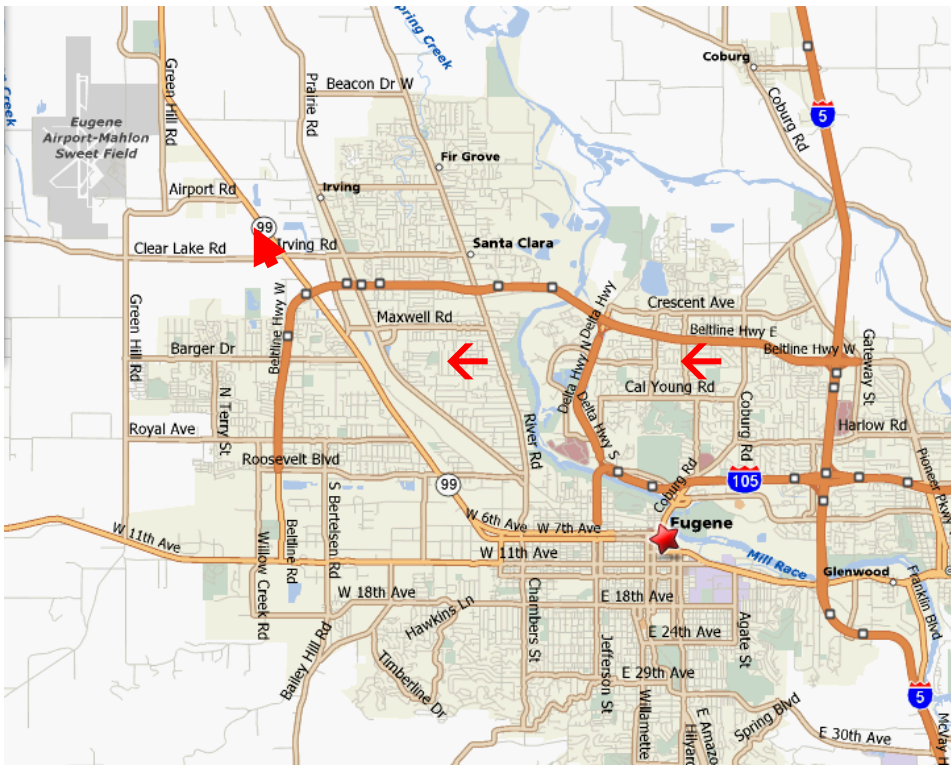

Warbird
FUN FLY
Model Air Show

Tuesday, July 4, 2017

- Bring any and all airplanes ... do any kind of flying!
-

9am to 4pm
At ERCA (Henson) field:
92560 Alvadore Rd. Junction City

- Food available - Burgers, Hot Dogs, trimmings and soft drinks
Donations appreciated!

\$10 Pilot Fee

Bring a plane and fly – OR – Bring a chair and watch!

Club Web Page: EugeneRC.org

Academy of Model Aeronautics membership required for pilots. \$10 landing fee

Awards by people's choice for:

Best in show, best ww1, best ww2, best allied plane, best axis plane

Eugene RC Aeronauts Flying Field Map

From I5
 Take
 Exit # 195
 (Belt Line)
 West to
 Exit # 6
 (Hwy 99)
 Turn North
 Onto Hwy 99

From Hwy 99
 turn **west** on
 Meadowview
 then **right**
 on Alvadore Rd,
 at the curve
 leave road
 to driveway.
 Halfway to
 house
 turn **left**

GPS Lat 44°10'44.90"N Lon 123°15'53.87"W

Warbird FUN FLY 2017