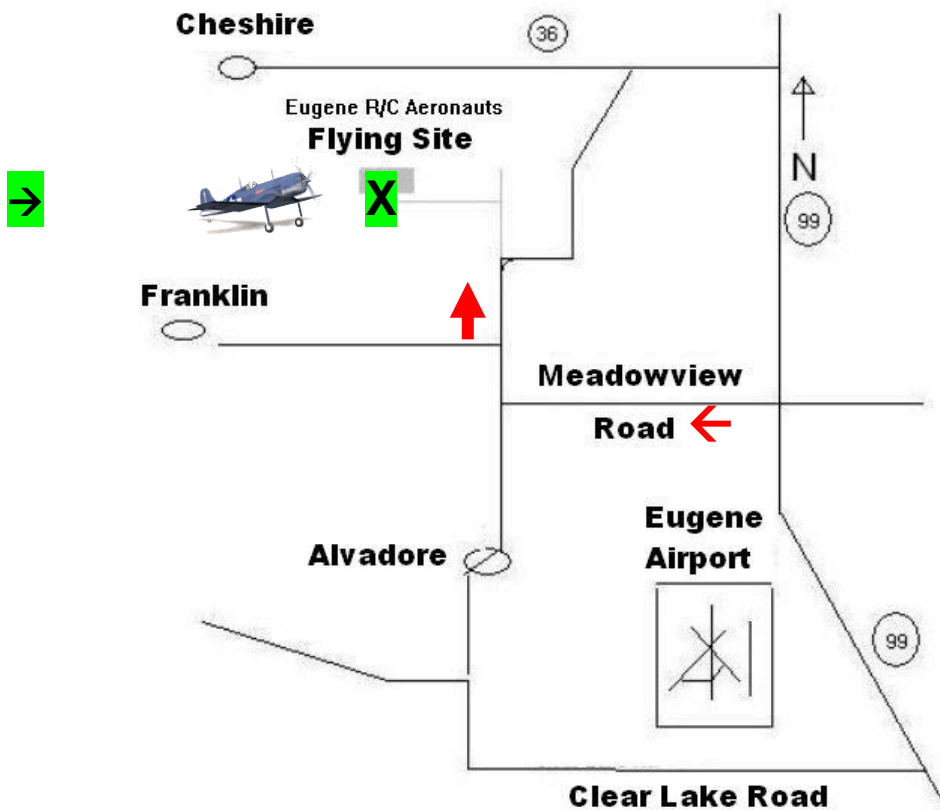

\$10 Pilot Fee

Bring a plane and fly – OR – Bring a chair and watch!

Club Web Page: EugeneRC.org

Academy of Model Aeronautics membership required for pilots. \$10 landing fee

Awards by people's choice for:

Best in show, best ww1, best ww2, best allied plane, best axis plane

Eugene RC Aeronauts Flying Field Map

From I5
 Take
 Exit # 195
 (Belt Line)
 West to
 Exit # 6
 (Hwy 99)
 Turn North
 Onto Hwy 99

From Hwy 99
 turn **west** on
 Meadowview
 then **right**
 on Alvadore Rd,
 at the curve
 leave road
 to driveway.
 Halfway to
 house
 turn **left**

GPS Lat 44°10'44.90"N Lon 123°15'53.87"W

Warbird FUN FLY 2017