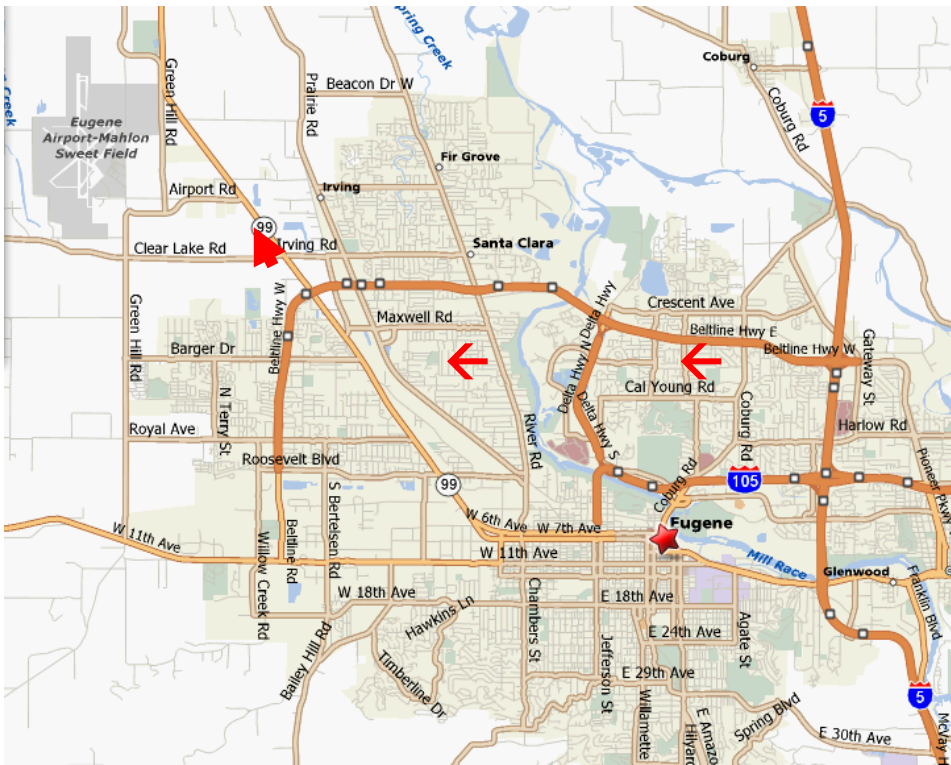

Warbird
FUN FLY
Model Air Show

Saturday, July 7, 2017

- Bring any and all airplanes ... do any kind of flying!
-

9am to 4pm
At ERCA (Henson) field:
92560 Alvadore Rd. Junction City

- Food available - Burgers, Hot Dogs, trimmings and soft drinks
Donations appreciated!

\$10 Pilot Fee

Bring a plane and fly – OR – Bring a chair and watch!

Club Web Page: EugeneRC.org

Academy of Model Aeronautics membership required for pilots. \$10 landing fee

Awards by people's choice for:

Best in show, best ww1, best ww2, best allied plane, best axis plane

Eugene RC Aeronauts Flying Field Map

From I5
 Take
 Exit # **195**
 (Belt Line)
 West to
 Exit # **6**
 (Hwy 99)
 Turn North
 Onto Hwy 99

From Hwy 99
 turn **west** on
 Meadowview
 then **right**
 on Alvadore Rd,
 at the curve
 leave road
 to driveway.
 Halfway to
 house
 turn **left**

GPS Lat 44°10'44.90"N Lon 123°15'53.87"W

Warbird FUN FLY 2018