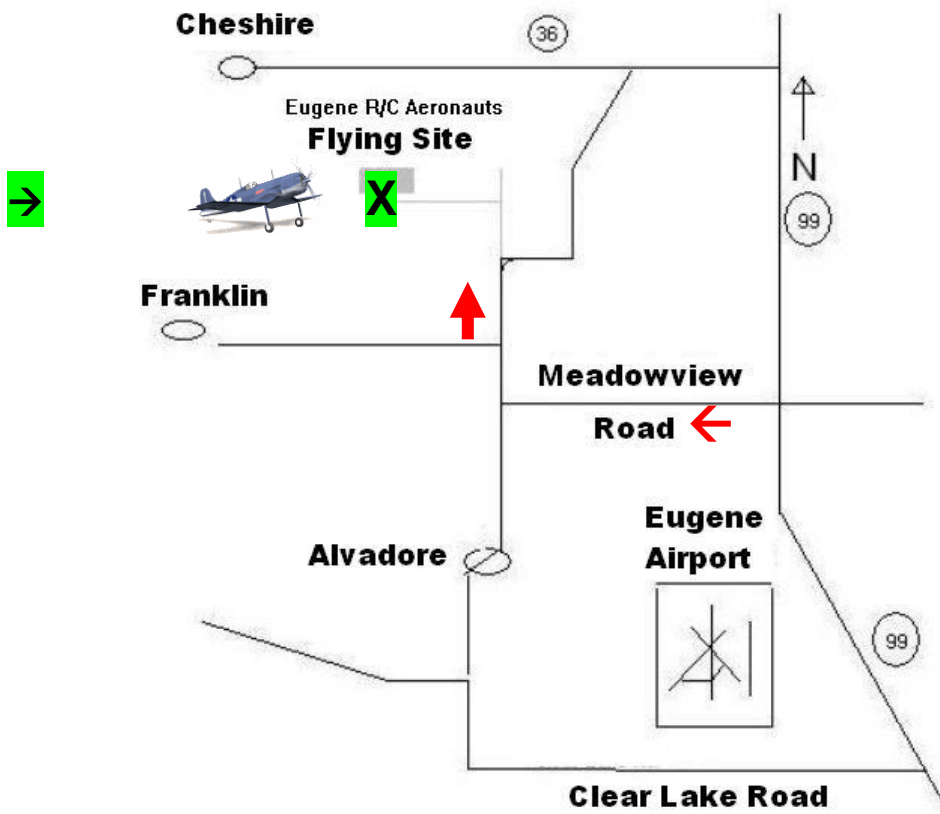

\$10 Pilot Fee

Bring a plane and fly – OR – Bring a chair and watch!

Club Web Page: EugeneRC.org

Academy of Model Aeronautics membership required for pilots. \$10 landing fee

Awards by people's choice for:

Best in show, best ww1, best ww2, best allied plane, best axis plane

Eugene RC Aeronauts Flying Field Map

From I5
 Take
 Exit # **195**
 (Belt Line)
 West to
 Exit # **6**
 (Hwy 99)
 Turn North
 Onto Hwy 99

From Hwy 99
 turn **west** on
 Meadowview
 then **right**
 on Alvadore Rd,
 at the curve
 leave road
 to driveway.
 Halfway to
 house
 turn **left**

GPS Lat 44°10'44.90"N Lon 123°15'53.87"W

Warbird FUN FLY 2018