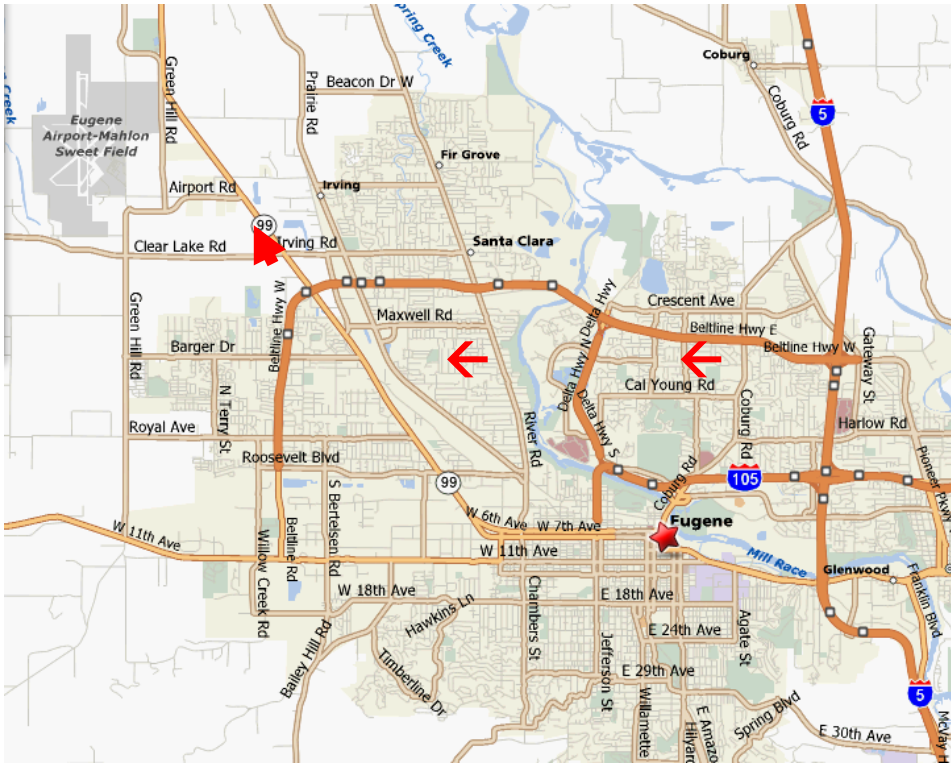

Warbird
FUN FLY
Model Air Show

Saturday, July 6, 2019

- Bring any and all airplanes ... do any kind of flying!
-

9am to 4pm
At ERCA (Henson) field:
92560 Alvadore Rd. Junction City

- Food available - Burgers, Hot Dogs, trimmings and soft drinks
Donations appreciated!

\$10 Pilot Fee

Bring a plane and fly – OR – Bring a chair and watch!

Club Web Page: EugeneRC.org

Academy of Model Aeronautics membership required for pilots. \$10 landing fee

Awards by people's choice for:

Best in show, best ww1, best ww2, best allied plane, best axis plane

Eugene RC Aeronauts Flying Field Map

From I5
 Take
 Exit # **195**
 (Belt Line)
 West to
 Exit # **6**
 (Hwy 99)
 Turn North
 Onto Hwy 99

From Hwy 99
 turn **west** on
 Meadowview
 then **right**
 on Alvadore Rd,
 at the curve
 leave road
 to driveway.
 Halfway to
 house
 turn **left**

GPS Lat 44°10'44.90"N Lon 123°15'53.87"W