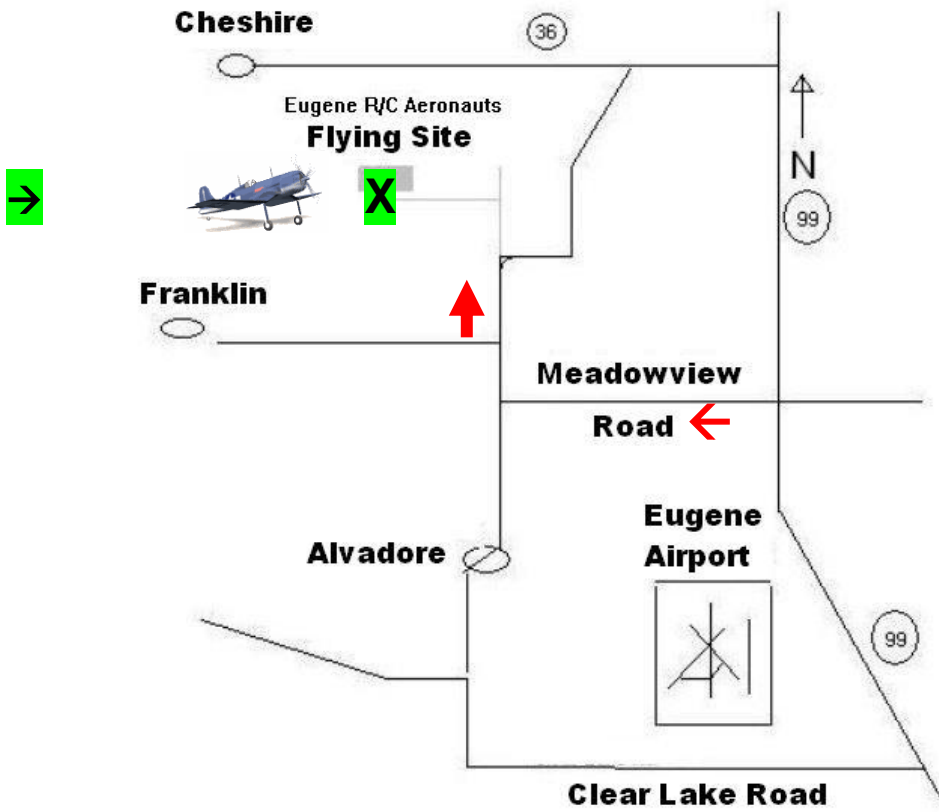

\$10 Pilot Fee

Bring a plane and fly – OR – Bring a chair and watch!

Club Web Page: EugeneRC.org

Academy of Model Aeronautics membership required for pilots. \$10 landing fee

Awards by people's choice for:

Best in show, best ww1, best ww2, best allied plane, best axis plane

Eugene RC Aeronauts Flying Field Map

From I5
 Take
 Exit # **195**
 (Belt Line)
 West to
 Exit # **6**
 (Hwy 99)
 Turn North
 Onto Hwy 99

From Hwy 99
 turn **west** on
 Meadowview
 then **right**
 on Alvadore Rd,
 at the curve
 leave road
 to driveway.
 Halfway to
 house
 turn **left**

GPS Lat 44°10'44.90"N Lon 123°15'53.87"W