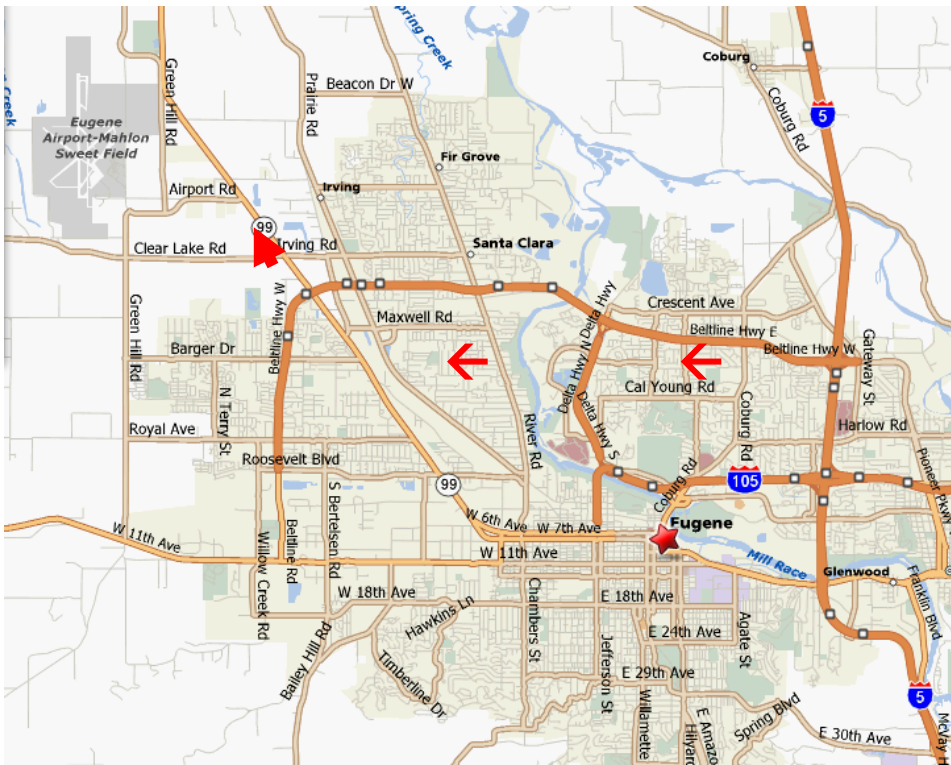

*Warbird*  
***FUN FLY***  
*Model Air Show*

**Saturday, July 4, 2020**

---

- Bring any and all airplanes ... do any kind of flying!
- 

9am to 4pm  
At ERCA (Henson) field:  
92560 Alvadore Rd. Junction City

- Food available - Burgers, Hot Dogs, trimmings and soft drinks  
Donations appreciated!

**\$10 Pilot Fee**

Bring a plane and fly – OR – Bring a chair and watch!

**Club Web Page:** [EugeneRC.org](http://EugeneRC.org)

# Eugene RC Aeronauts Flying Field Map

**From I5**  
 Take  
 Exit # 195  
 (Belt Line)  
 West to  
 Exit # 6  
 (Hwy 99)  
 Turn North  
 Onto Hwy 99

**From Hwy 99**  
 turn **west** on  
 Meadowview  
 then **right**  
 on Alvadore Rd,  
 at the curve  
 leave road  
 to driveway.  
 Halfway to  
 house  
 turn **left**

GPS Lat 44°10'44.90"N Lon 123°15'53.87"W

Warbird FUN FLY 2020