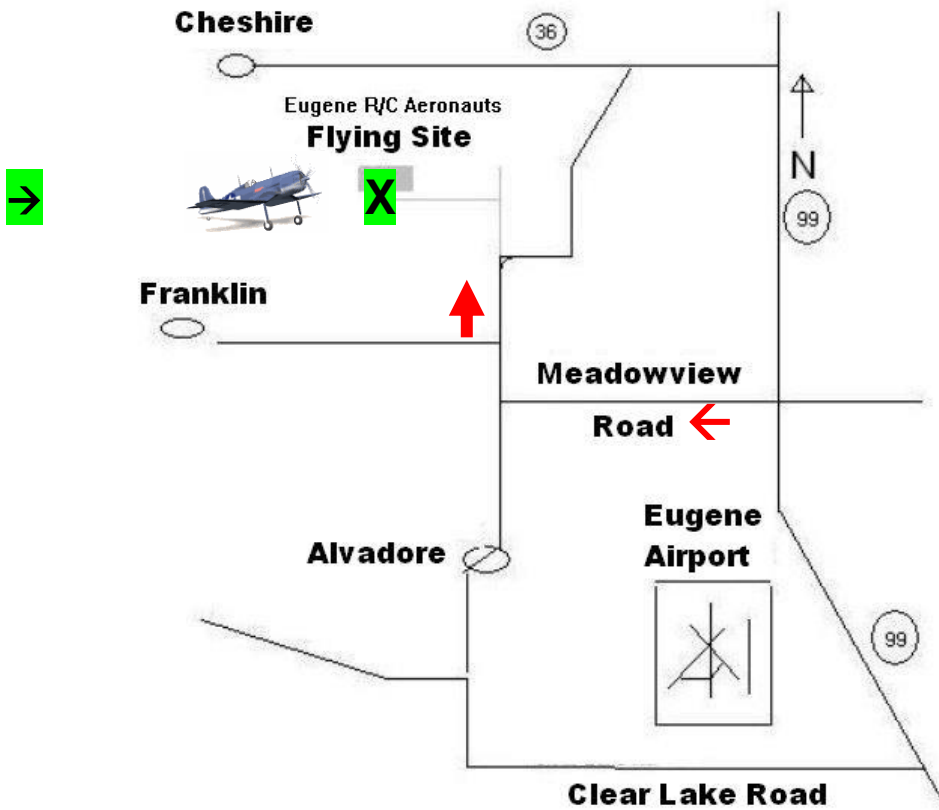

# Eugene RC Aeronauts Flying Field Map

**From I5**  
 Take  
 Exit # 195  
 (Belt Line)  
 West to  
 Exit # 6  
 (Hwy 99)  
 Turn North  
 Onto Hwy 99

**From Hwy 99**  
 turn **west** on  
 Meadowview  
 then **right**  
 on Alvadore Rd,  
 at the curve  
 leave road  
 to driveway.  
 Halfway to  
 house  
 turn **left**

GPS Lat 44°10'44.90"N Lon 123°15'53.87"W

Warbird FUN FLY 2020