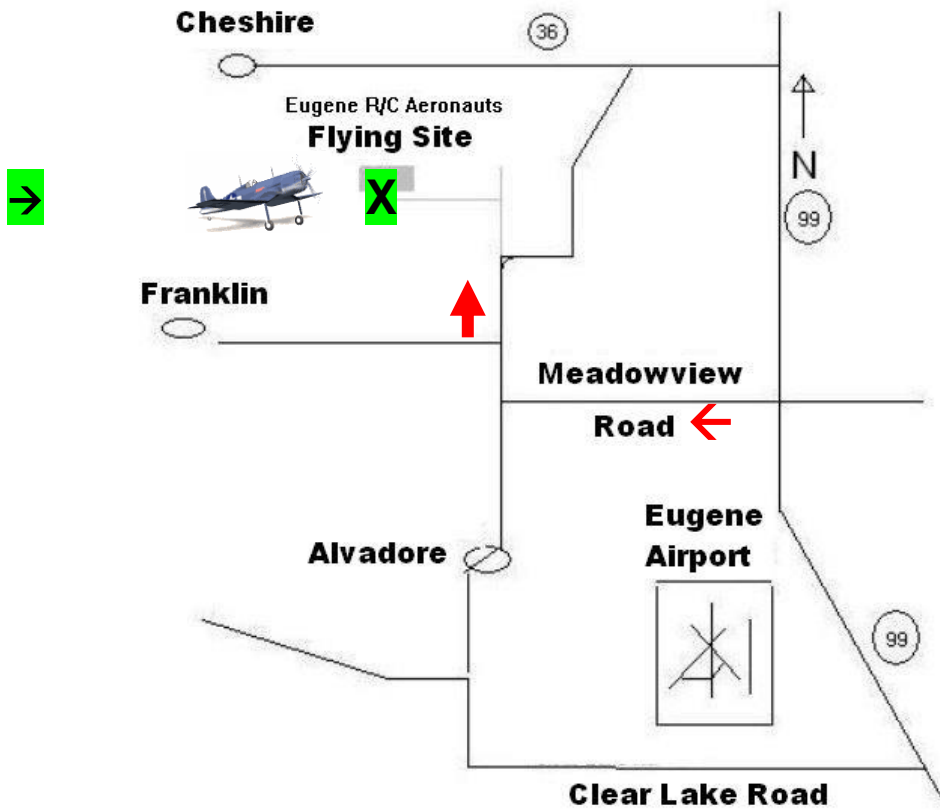

Warbird
FUN FLY
Model Air Show

Saturday, July 3, 2021

- Bring any and all airplanes ... do any kind of flying!
-

9am to 4pm
At ERCA (Henson) field:
92560 Alvadore Rd. Junction City

- Food available - Burgers, Hot Dogs, trimmings and soft drinks
Donations appreciated!

NO Pilot Fee

Bring a plane and fly – OR – Bring a chair and watch!

Club Web Page: EugeneRC.org

Academy of Model Aeronautics membership required for pilots. \$10 landing fee

Awards by people's choice for:

Best in show, best ww1, best ww2, best allied plane, best axis plane

Warbird FUN FLY 2021

Eugene RC Aeronauts Flying Field Map

From I5
 Take
 Exit # 195
 (Belt Line)
 West to
 Exit # 6
 (Hwy 99)
 Turn North
 Onto Hwy 99

From Hwy 99
 turn **west** on
 Meadowview
 then **right**
 on Alvadore Rd,
 at the curve
 leave road
 to driveway.
 Halfway to
 house
 turn **left**

GPS Lat 44°10'44.90"N Lon 123°15'53.87"W
 Warbird FUN FLY 2021