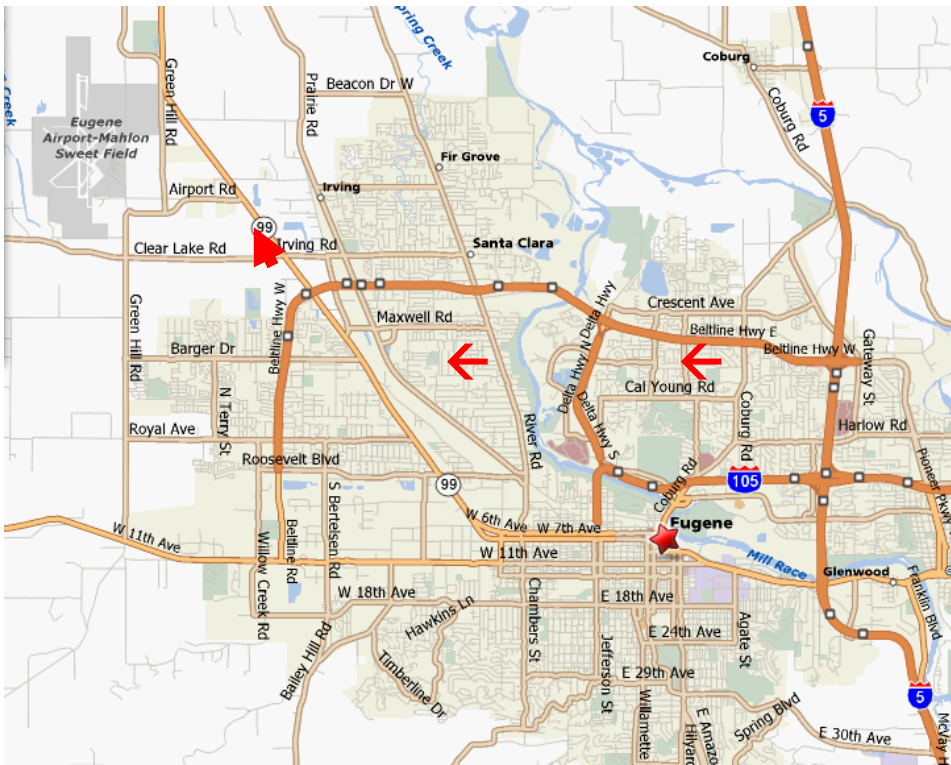

Warbird
FUN FLY
Model Air Show

Saturday, July 3, 2021

- Bring any and all airplanes ... do any kind of flying!
-

9am to 4pm
At ERCA (Henson) field:
92560 Alvadore Rd. Junction City

- Food available - Burgers, Hot Dogs, trimmings and soft drinks
Donations appreciated!

NO Pilot Fee

Bring a plane and fly – OR – Bring a chair and watch!

Club Web Page: EugeneRC.org

Academy of Model Aeronautics membership required for pilots. \$10 landing fee

Awards by people's choice for:

Best in show, best ww1, best ww2, best allied plane, best axis plane

Warbird FUN FLY 2021

Eugene RC Aeronauts Flying Field Map

From I5
 Take
 Exit # 195
 (Belt Line)
 West to
 Exit # 6
 (Hwy 99)
 Turn North
 Onto Hwy 99

From Hwy 99
 turn **west** on
 Meadowview
 then **right**
 on Alvadore Rd,
 at the curve
 leave road
 to driveway.
 Halfway to
 house
 turn **left**

GPS Lat 44°10'44.90"N Lon 123°15'53.87"W
 Warbird FUN FLY 2021