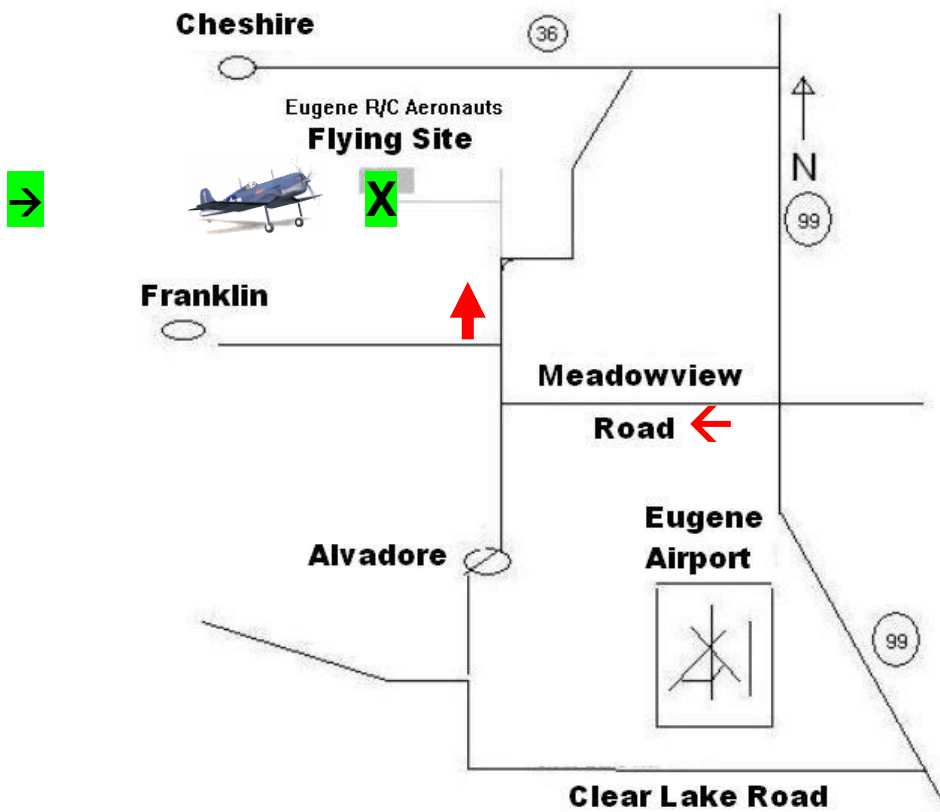

Warbird
FUN FLY
Model Air Show

Monday, July 4, 2022

- Bring any and all airplanes ... do any kind of flying!
-

9am to 4pm
At ERCA (Henson) field:
92560 Alvadore Rd. Junction City

- Food available - Burgers, Hot Dogs, trimmings and soft drinks
Donations appreciated!

NO Pilot Fee

Bring a plane and fly – OR – Bring a chair and watch!

Club Web Page: EugeneRC.org

Academy of Model Aeronautics membership required for pilots.

Awards by people's choice for:

Best in show, best ww1, best ww2, best allied plane, best axis plane

Warbird FUN FLY 2022

Eugene RC Aeronauts Flying Field Map

From I5
 Take
 Exit # 195
 (Belt Line)
 West to
 Exit # 6
 (Hwy 99)
 Turn North
 Onto Hwy 99

From Hwy 99
 turn **west** on
 Meadowview
 then **right**
 on Alvadore Rd,
 at the curve
 leave road
 to driveway.
 Halfway to
 house
 turn **left**

GPS Lat 44°10'44.90"N Lon 123°15'53.87"W
 Warbird FUN FLY 2022