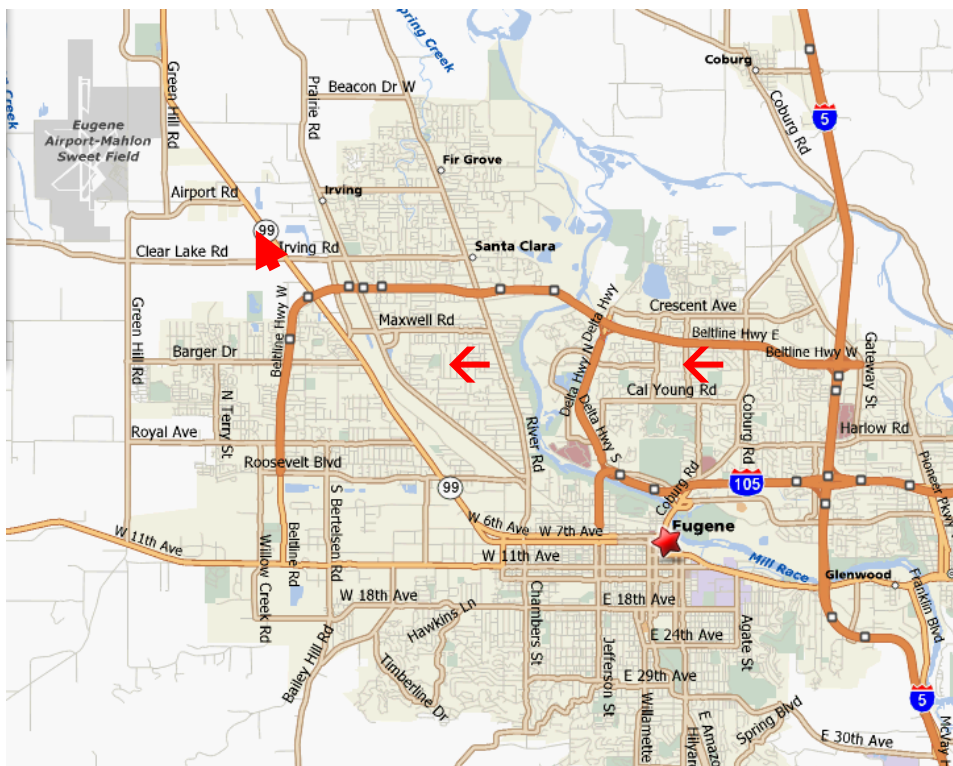

Warbird
FUN FLY
Model Air Show

Monday, July 4, 2022

- Bring any and all airplanes ... do any kind of flying!
-

9am to 4pm
At ERCA (Henson) field:
92560 Alvadore Rd. Junction City

- Food available - Burgers, Hot Dogs, trimmings and soft drinks
Donations appreciated!

NO Pilot Fee

Bring a plane and fly – OR – Bring a chair and watch!

Club Web Page: EugeneRC.org

Academy of Model Aeronautics membership required for pilots.

Awards by people's choice for:

Best in show, best ww1, best ww2, best allied plane, best axis plane

Warbird FUN FLY 2022

Eugene RC Aeronauts Flying Field Map

From I5
 Take
 Exit # 195
 (Belt Line)
 West to
 Exit # 6
 (Hwy 99)
 Turn North
 Onto Hwy 99

From Hwy 99
 turn **west** on
 Meadowview
 then **right**
 on Alvadore Rd,
 at the curve
 leave road
 to driveway.
 Halfway to
 house
 turn **left**

GPS Lat 44°10'44.90"N Lon 123°15'53.87"W
 Warbird FUN FLY 2022