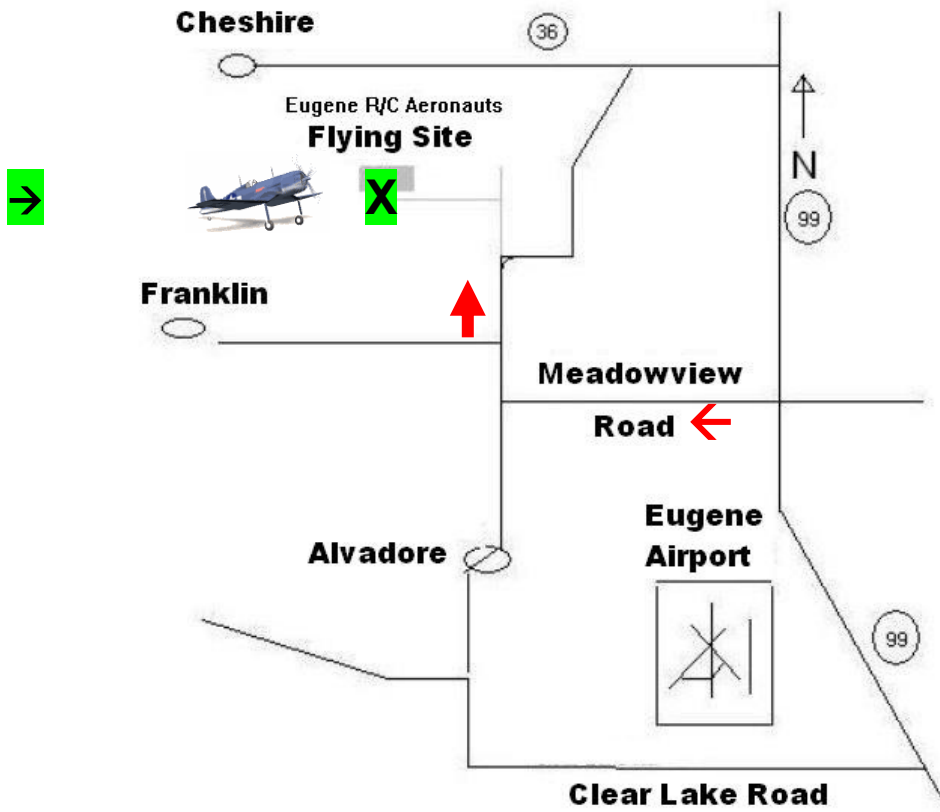

# Eugene RC Aeronauts Flying Field Map

**From I5**  
 Take  
 Exit # 195  
 (Belt Line)  
 West to  
 Exit # 6  
 (Hwy 99)  
 Turn North  
 Onto Hwy 99

**From Hwy 99**  
 turn **west** on  
 Meadowview  
 then **right**  
 on Alvadore Rd,  
 at the curve  
 leave road  
 to driveway.  
 Halfway to  
 house  
 turn **left**

GPS Lat 44°10'44.90"N Lon 123°15'53.87"W  
 Warbird FUN FLY 2024