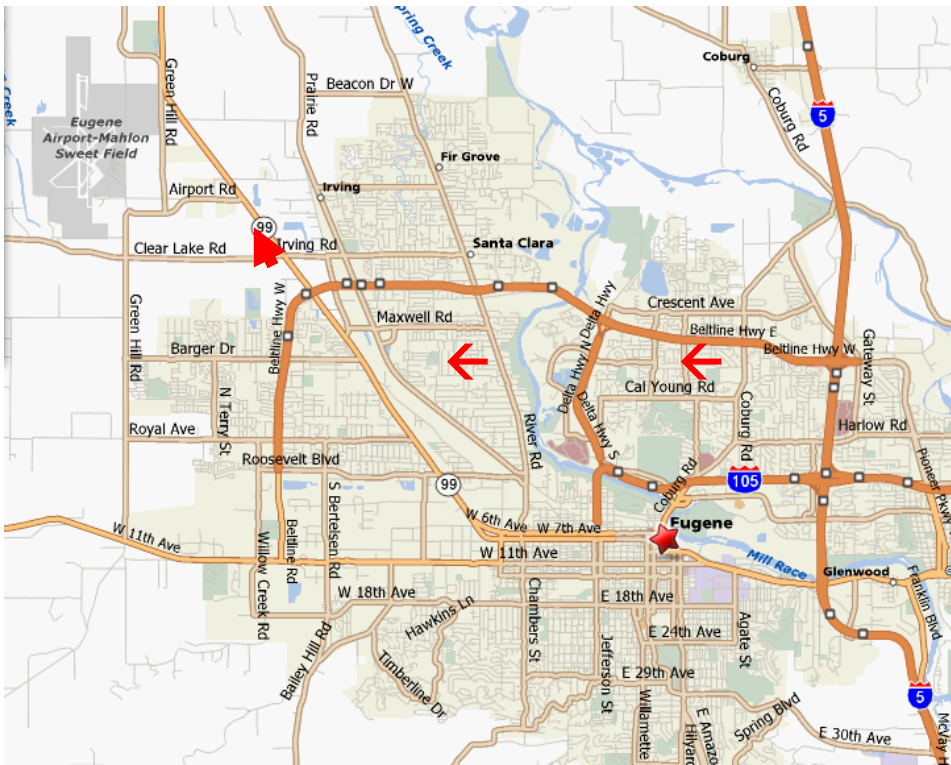

# Eugene RC Aeronauts Flying Field Map

**From I5**  
 Take  
 Exit # 195  
 (Belt Line)  
 West to  
 Exit # 6  
 (Hwy 99)  
 Turn North  
 Onto Hwy 99

**From Hwy 99**  
 turn **west** on  
 Meadowview  
 then **right**  
 on Alvadore Rd,  
 at the curve  
 leave road  
 to driveway.  
 Halfway to  
 house  
 turn **left**

GPS Lat 44°10'44.90"N Lon 123°15'53.87"W  
 Warbird FUN FLY 2024