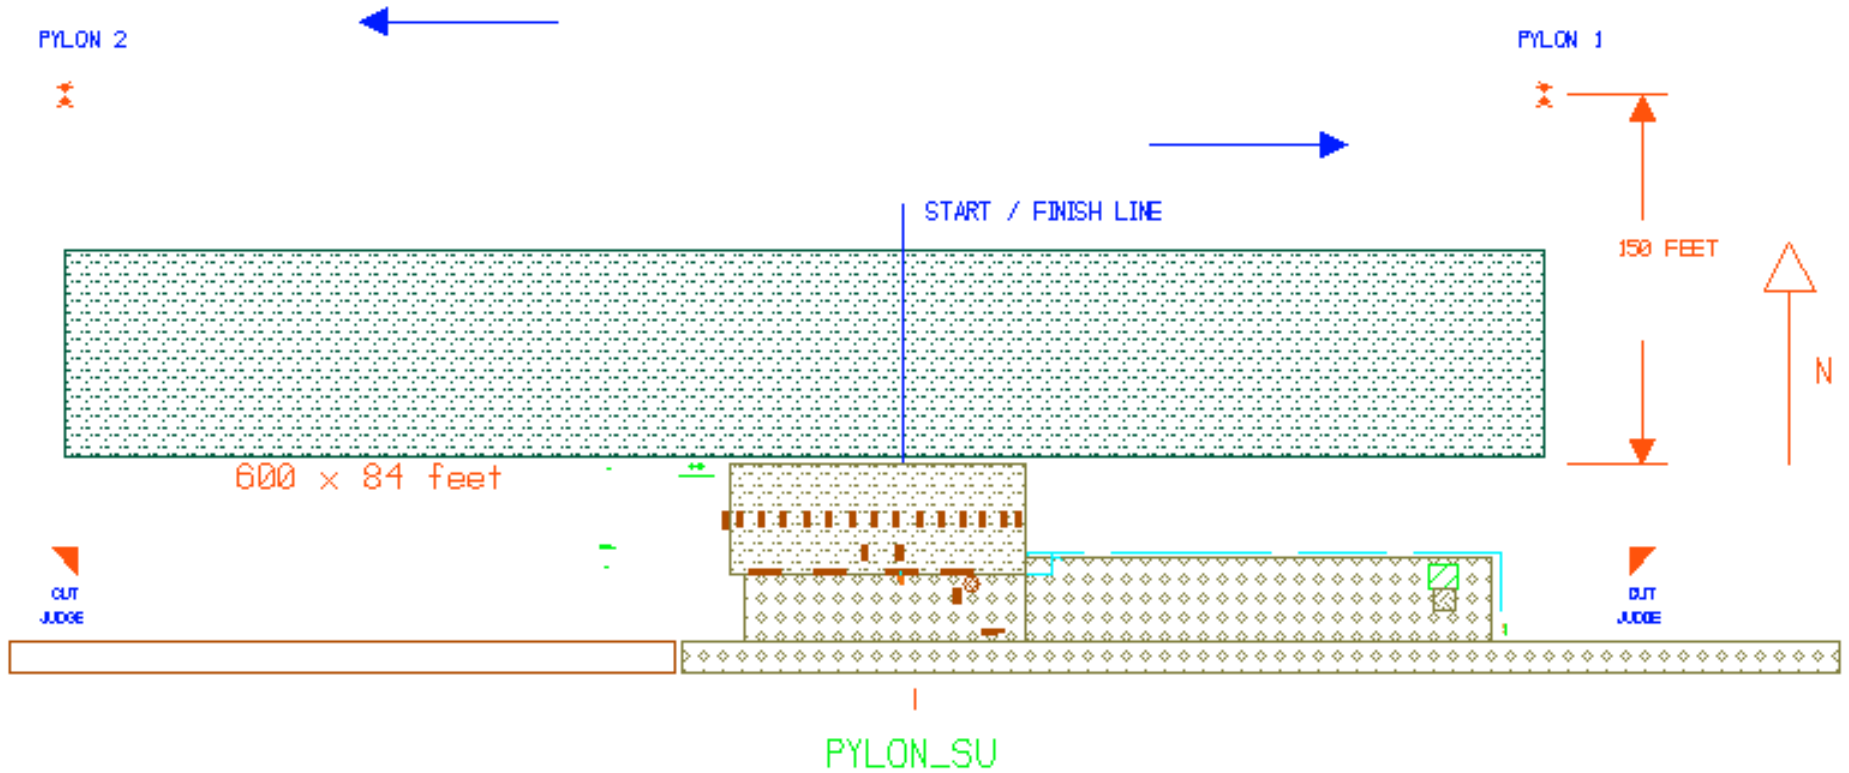

Possible ERCA Pylon Racecourse Setup

Possible ERCA Pylon Racecourse Setup

Pylon height shall be a maximum of 20 feet and a minimum of 15 feet.