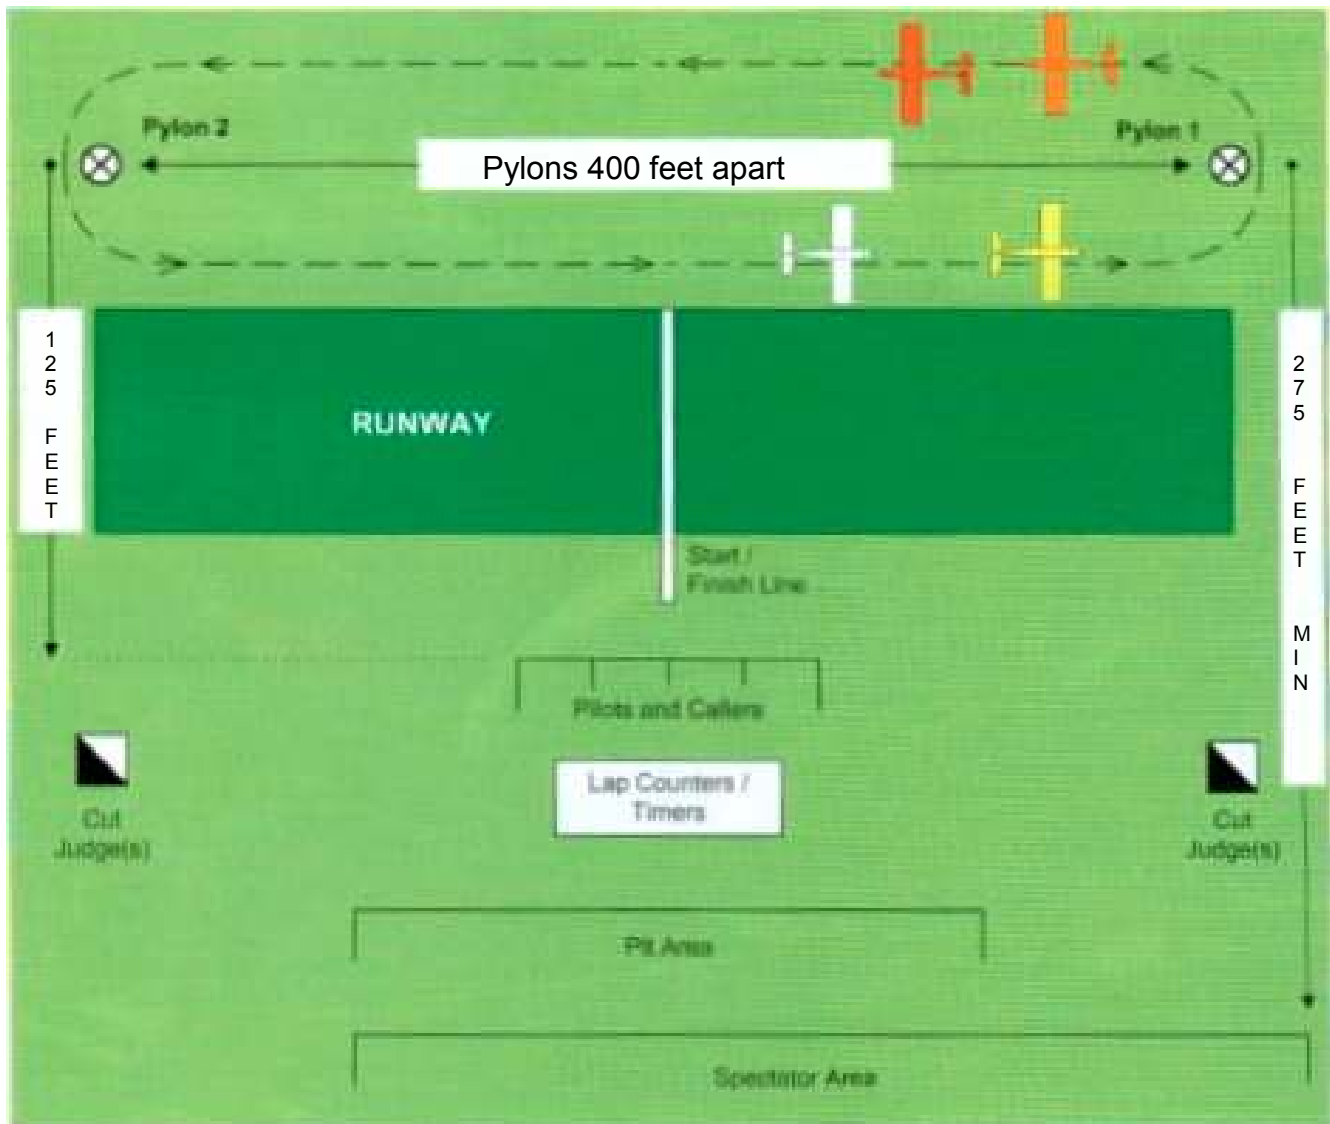

Possible ERCA Pylon Racecourse Setup

Possible ERCA Pylon Racecourse Setup

Pylon height shall be a maximum of 20 feet and a minimum of 15 feet.