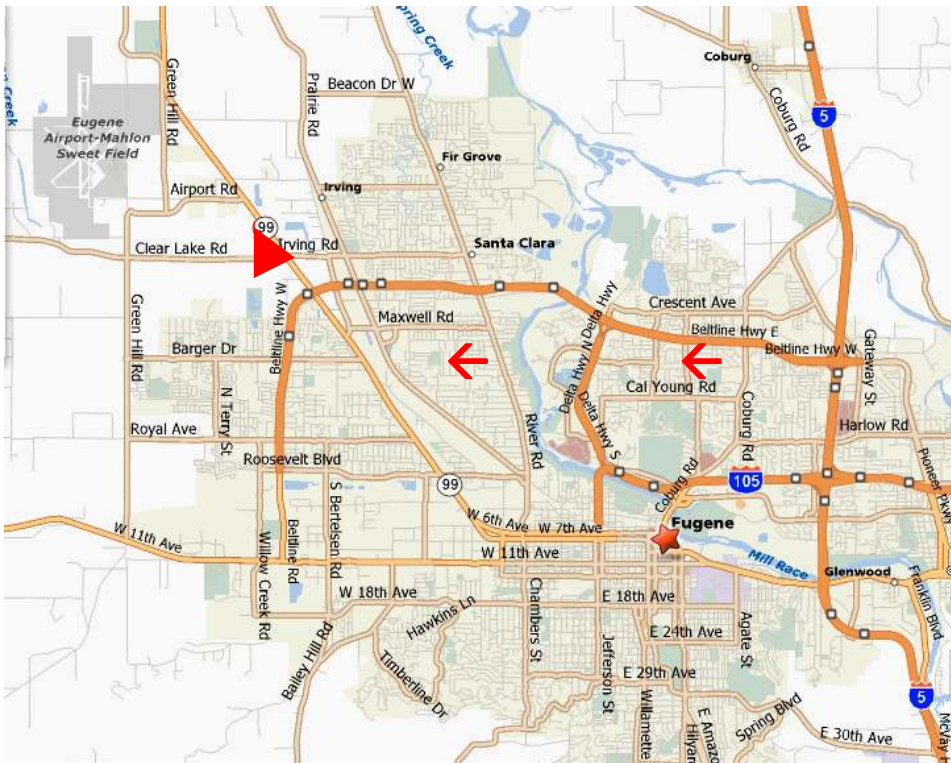

# Eugene R/C Aeronauts Flying Field Map

**From I5**  
 Take  
 Exit # **195**  
 (Belt Line)  
 West to  
 Exit # **6**  
 (Hwy 99)  
 Turn North  
 Onto Hwy 99

**From Hwy 99**  
 turn **west** on  
 Meadowview  
 then **right**  
 on Alvadore Rd,  
 at the curve  
 leave road  
 to driveway.  
 Halfway to  
 house  
 turn **left**

GPS Lat 44°10'44.90"N Lon 123°15'53.87"W