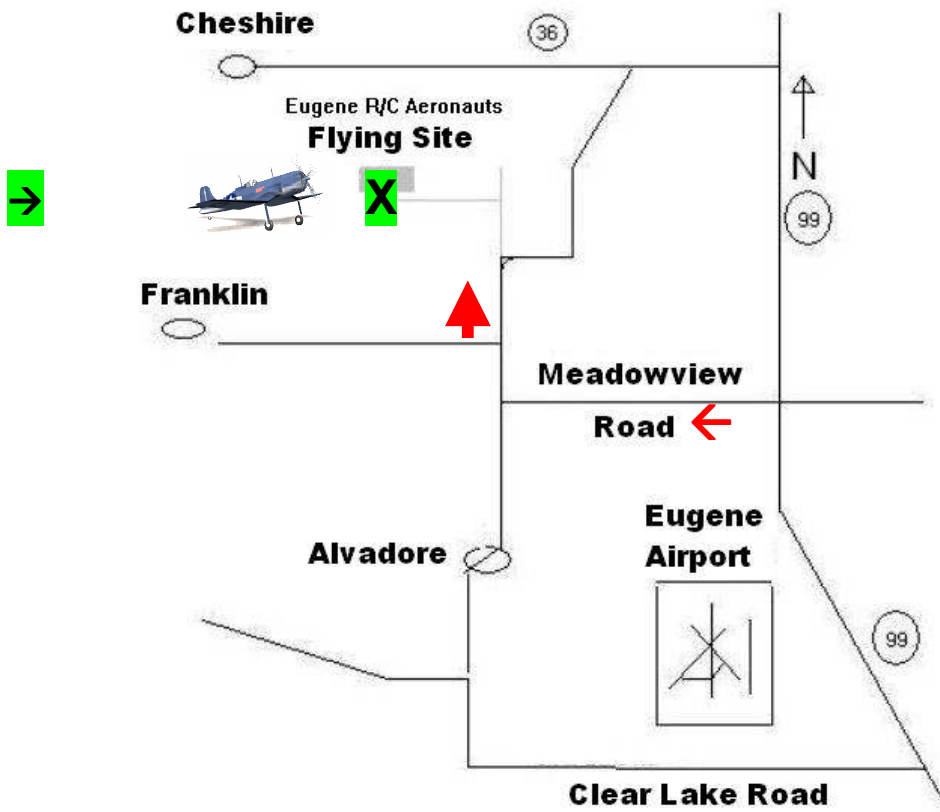

# Eugene R/C Aeronauts Flying Field Map

**From I5**  
 Take  
 Exit # **195**  
 (Belt Line)  
 West to  
 Exit # **6**  
 (Hwy 99)  
 Turn North  
 Onto Hwy 99

**From Hwy 99**  
 turn **west** on  
 Meadowview  
 then **right**  
 on Alvadore Rd,  
 at the curve  
 leave road  
 to driveway.  
 Halfway to  
 house  
 turn **left**

GPS Lat 44°10'44.90"N Lon 123°15'53.87"W