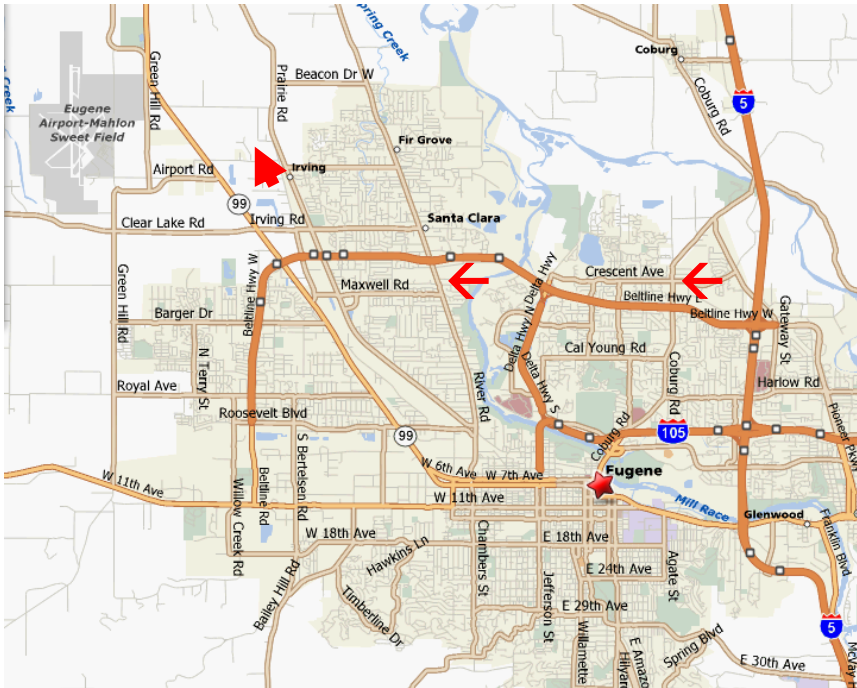

Memorial Day Fun Fly

Monday, May 29th 9 am to 3 pm

92560 Alvadore Road

FREE to Spectators

- Club sponsored BBQ at NOON for pilots and guests

Bring a plane and fly – OR – Bring a chair and watch!

Contact: Roger Dahl 541-579-5959 roger@artistry-in-motion.com

Club Web Page: EugeneRC.org

Academy of Model Aeronautics membership required to fly

Eugene RC Aeronauts Flying Field Map

From I5
 Take
 Exit # 195
 (Belt Line)
 West to
 Exit # 6
 (Hwy 99)
 Turn North
 Onto Hwy 99

From Hwy 99
 turn **west** on
 Meadowview
 then **right**
 on Alvadore

 at the curve
 leave road
 to driveway.
 Halfway to
 house
 turn **left**

GPS Lat 44°10'44.90"N Lon 123°15'53.87"W