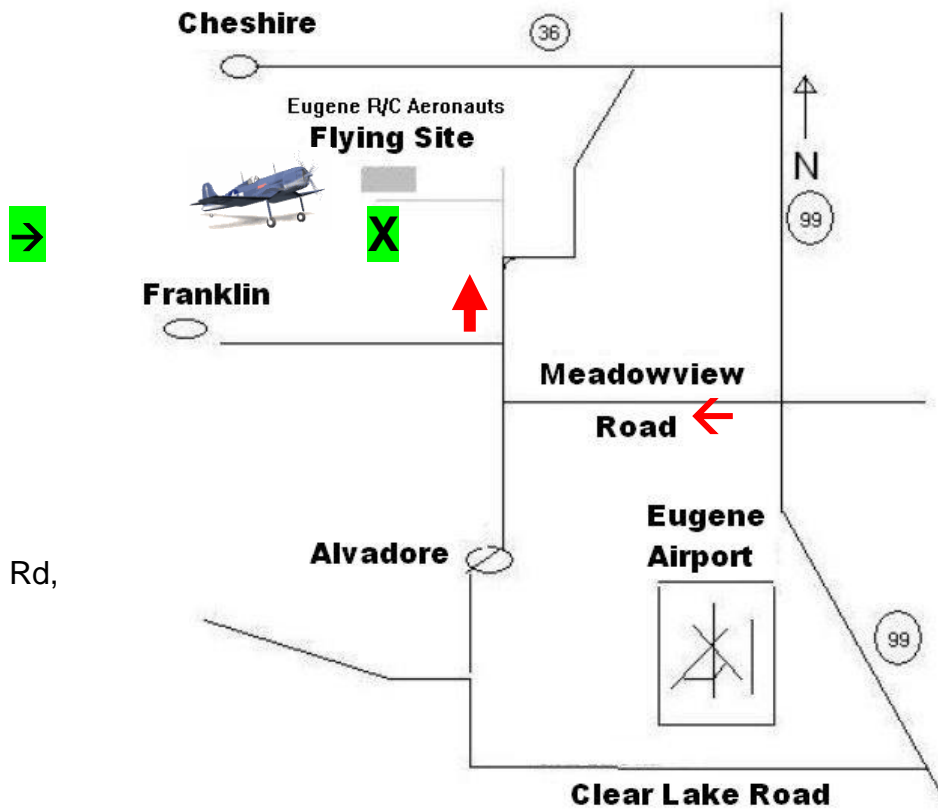

Memorial Day Fun Fly

Monday, May 29th 9 am to 3 pm

92560 Alvadore Road

FREE to Spectators

- Club sponsored BBQ at NOON for pilots and guests

Bring a plane and fly – OR – Bring a chair and watch!

Contact: Roger Dahl 541-579-5959 roger@artistry-in-motion.com

Club Web Page: EugeneRC.org

Academy of Model Aeronautics membership required to fly

Eugene RC Aeronauts Flying Field Map

From I5
 Take
 Exit # 195
 (Belt Line)
 West to
 Exit # 6
 (Hwy 99)
 Turn North
 Onto Hwy 99

From Hwy 99
 turn **west** on
 Meadowview
 then **right**
 on Alvadore

 at the curve
 leave road
 to driveway.
 Halfway to
 house
 turn **left**

GPS Lat 44°10'44.90"N Lon 123°15'53.87"W